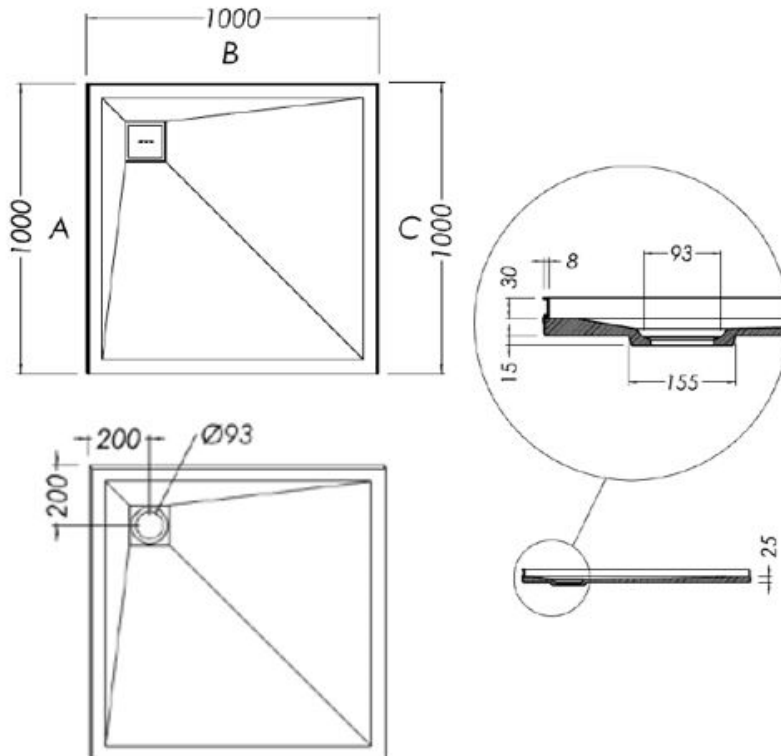

FEBRUARY 2024

ALL MEASUREMENTS ARE NOMINAL
*WARRANTIES APPLY TO RESIDENTIAL DOMESTIC USE ONLY. WARRANTY VOID IF PRODUCT IS NOT INSTALLED ACCORDING TO OUR SPECIFICATIONS.
**FOR FURTHER INFORMATION ON BIPR, INSTALLATION GUIDE AND PRODUCT OPTIONS PLEASE REFER TO THE WEBSITE.