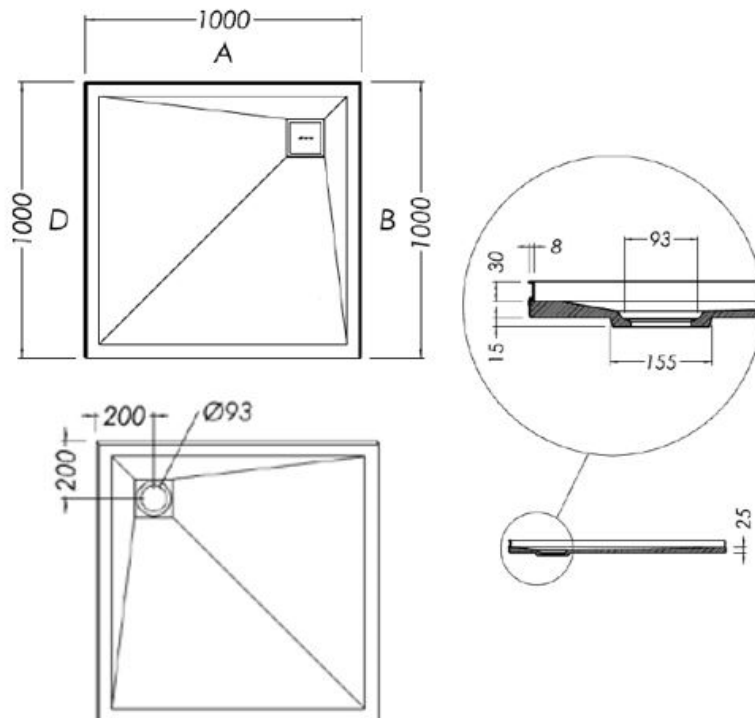

FEBRUARY 2024

ALL MEASUREMENTS ARE NOMINAL
*WARRANTIES APPLY TO RESIDENTIAL DOMESTIC USE ONLY. WARRANTY VOID IF PRODUCT IS NOT INSTALLED ACCORDING TO OUR SPECIFICATIONS.
**FOR FURTHER INFORMATION ON BIPR, INSTALLATION GUIDE AND PRODUCT OPTIONS PLEASE REFER TO THE WEBSITE.