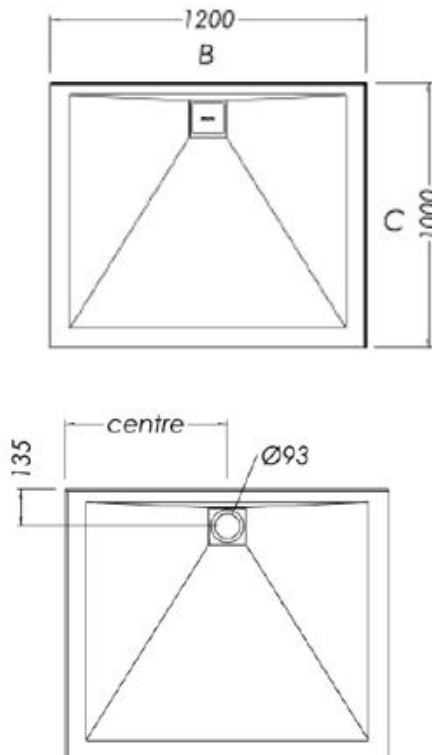

FEBRUARY 2024

ALL MEASUREMENTS ARE NOMINAL
*WARRANTIES APPLY TO RESIDENTIAL DOMESTIC USE ONLY. WARRANTY VOID IF PRODUCT IS NOT INSTALLED ACCORDING TO OUR SPECIFICATIONS.
**FOR FURTHER INFORMATION ON BIPR, INSTALLATION GUIDE AND PRODUCT OPTIONS PLEASE REFER TO THE WEBSITE.