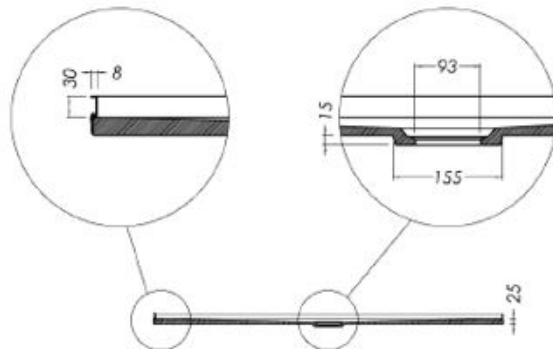

FEBRUARY 2024

ALL MEASUREMENTS ARE NOMINAL
*WARRANTIES APPLY TO RESIDENTIAL DOMESTIC USE ONLY. WARRANTY VOID IF PRODUCT IS NOT INSTALLED ACCORDING TO OUR SPECIFICATIONS.
**FOR FURTHER INFORMATION ON BIPR, INSTALLATION GUIDE AND PRODUCT OPTIONS PLEASE REFER TO THE WEBSITE.