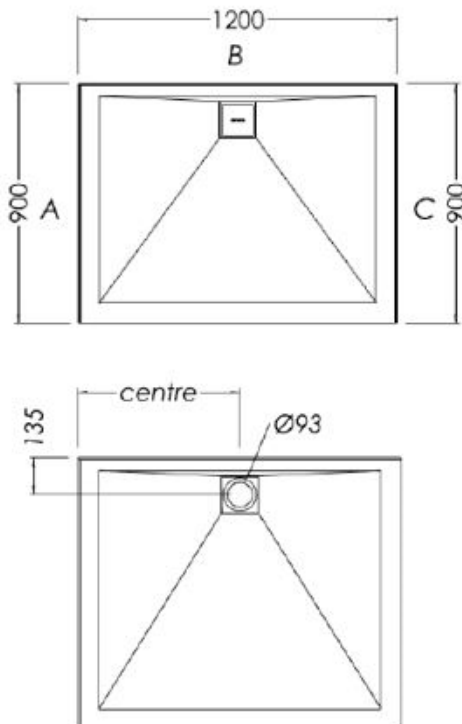

FEBRUARY 2024

ALL MEASUREMENTS ARE NOMINAL
*WARRANTIES APPLY TO RESIDENTIAL DOMESTIC USE ONLY. WARRANTY VOID IF PRODUCT IS NOT INSTALLED ACCORDING TO OUR SPECIFICATIONS.
**FOR FURTHER INFORMATION ON BIPR, INSTALLATION GUIDE AND PRODUCT OPTIONS PLEASE REFER TO THE WEBSITE.