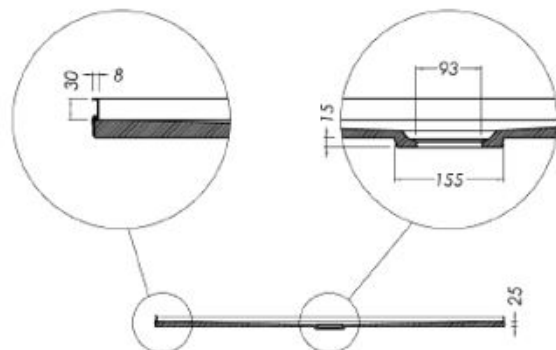

FEBRUARY 2024

ALL MEASUREMENTS ARE NOMINAL
*WARRANTIES APPLY TO RESIDENTIAL DOMESTIC USE ONLY. WARRANTY VOID IF PRODUCT IS NOT INSTALLED ACCORDING TO OUR SPECIFICATIONS.
**FOR FURTHER INFORMATION ON BIPR, INSTALLATION GUIDE AND PRODUCT OPTIONS PLEASE REFER TO THE WEBSITE.