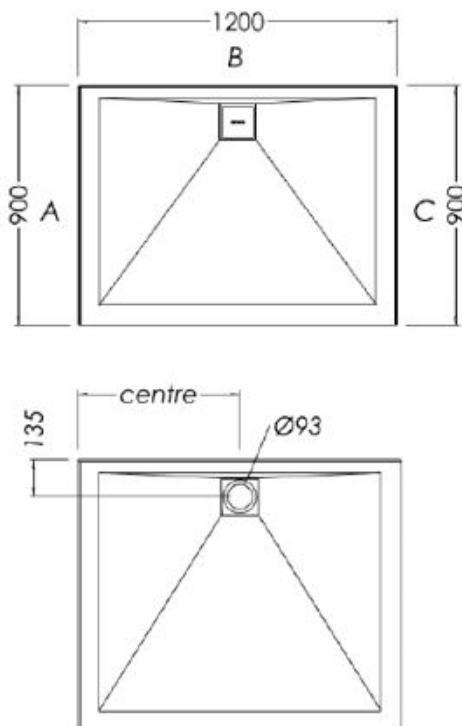

FEBRUARY 2024

ALL MEASUREMENTS ARE NOMINAL
*WARRANTIES APPLY TO RESIDENTIAL DOMESTIC USE ONLY. WARRANTY VOID IF PRODUCT IS NOT INSTALLED ACCORDING TO OUR SPECIFICATIONS.
**FOR FURTHER INFORMATION ON BIPR, INSTALLATION GUIDE AND PRODUCT OPTIONS PLEASE REFER TO THE WEBSITE.