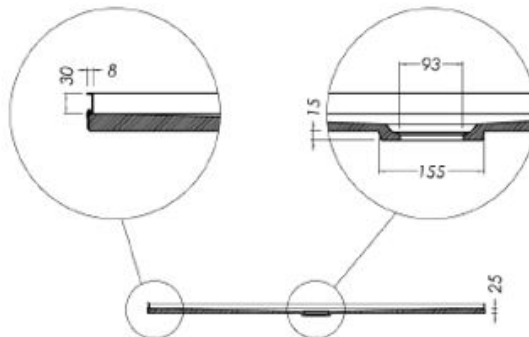

FEBRUARY 2024

ALL MEASUREMENTS ARE NOMINAL
*WARRANTIES APPLY TO RESIDENTIAL DOMESTIC USE ONLY. WARRANTY VOID IF PRODUCT IS NOT INSTALLED ACCORDING TO OUR SPECIFICATIONS.
**FOR FURTHER INFORMATION ON BIPR, INSTALLATION GUIDE AND PRODUCT OPTIONS PLEASE REFER TO THE WEBSITE.