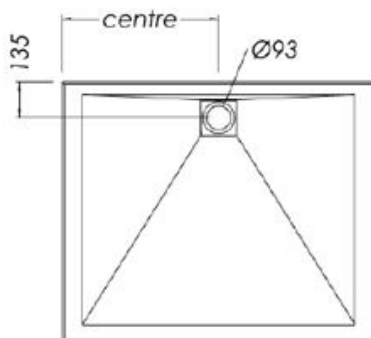

FEBRUARY 2024

ALL MEASUREMENTS ARE NOMINAL
*WARRANTIES APPLY TO RESIDENTIAL DOMESTIC USE ONLY. WARRANTY VOID IF PRODUCT IS NOT INSTALLED ACCORDING TO OUR SPECIFICATIONS.
**FOR FURTHER INFORMATION ON BIPR, INSTALLATION GUIDE AND PRODUCT OPTIONS PLEASE REFER TO THE WEBSITE.