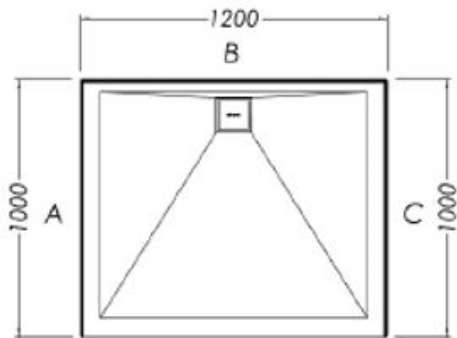

FEBRUARY 2024

ALL MEASUREMENTS ARE NOMINAL
*WARRANTIES APPLY TO RESIDENTIAL DOMESTIC USE ONLY. WARRANTY VOID IF PRODUCT IS NOT INSTALLED ACCORDING TO OUR SPECIFICATIONS.
**FOR FURTHER INFORMATION ON BIPR, INSTALLATION GUIDE AND PRODUCT OPTIONS PLEASE REFER TO THE WEBSITE.