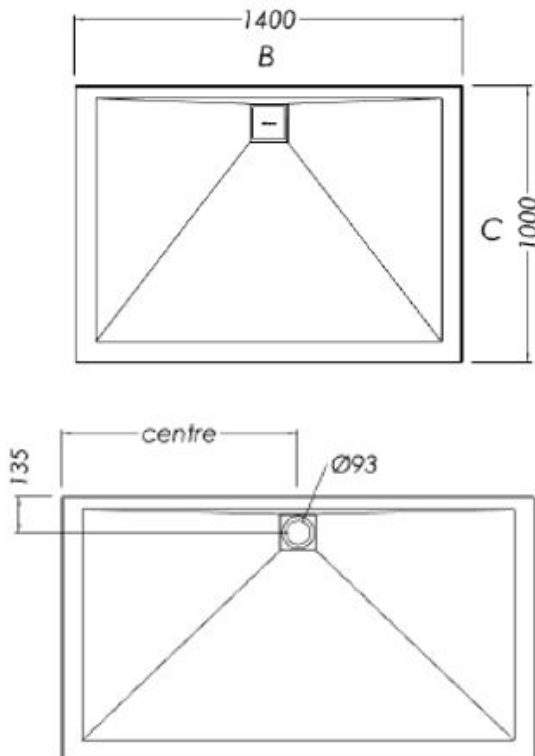

# SLATEFORMA SHOWER TRAY 1000X1400

<b>FINISH</b>	Slate textured gel coat
<b>MATERIAL</b>	Mineral composite
<b>WIDTH (mm)</b>	1400
<b>DEPTH (mm)</b>	1000
<b>HEIGHT (mm)</b>	25
<b>WASTE POSITION</b>	Centre back
<b>ORIGIN</b>	PRC

**NOTES**

- 10 year warranty\*
- All measurements are nominal.
- Colour variations, irregular texture, and mottled appearance of the shower tray surface are to be expected due to the nature of the materials and contemporary design. This is most apparent in Anthracite (slate dark grey).
- Included - 30mm Aluminium upstands fitted on specified sides (see Technical Specifications)
- Included - Easy Clean Waste
- Included - colour matched Athena waste cover

**PRODUCT CODES & FINISHES**

Anthracite  
SLATE DARK GREY

Chalk  
SLATE WHITE

Stone  
SLATE LIGHT GREY

	Anthracite SLATE DARK GREY	Chalk SLATE WHITE	Stone SLATE LIGHT GREY
2 sided (BC upstands)	TRSFAN41	TRSFCH41	TRSFST41