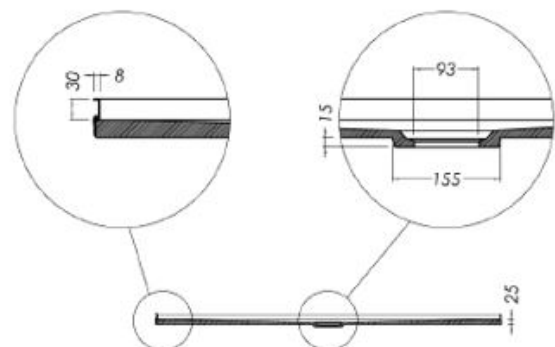

# SLATEFORMA SHOWER TRAY 1000X1400

<b>FINISH</b>	Slate textured gel coat
<b>MATERIAL</b>	Mineral composite
<b>WIDTH (mm)</b>	1400
<b>DEPTH (mm)</b>	1000
<b>HEIGHT (mm)</b>	25
<b>WASTE POSITION</b>	Centre back
<b>ORIGIN</b>	PRC

**NOTES**

- 10 year warranty\*
- All measurements are nominal.
- Colour variations, irregular texture, and mottled appearance of the shower tray surface are to be expected due to the nature of the materials and contemporary design. This is most apparent in Anthracite (slate dark grey).
- Included - 30mm Aluminium upstands fitted on specified sides (see Technical Specifications)
- Included - Easy Clean Waste
- Included - colour matched Athena waste cover

**PRODUCT CODES & FINISHES**

Anthracite  
SLATE DARK GREY

Chalk  
SLATE WHITE

Stone  
SLATE LIGHT GREY

	Anthracite SLATE DARK GREY	Chalk SLATE WHITE	Stone SLATE LIGHT GREY
2 sided (BC upstands)	TRSFAN41	TRSFCH41	TRSFST41