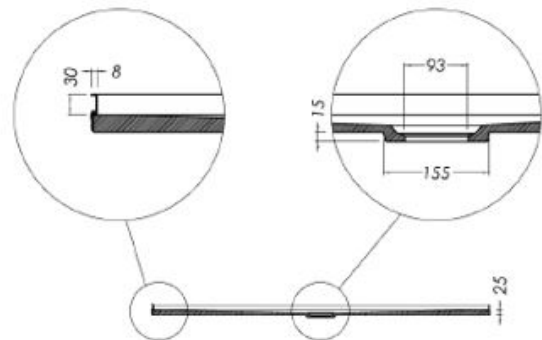

FEBRUARY 2024

ALL MEASUREMENTS ARE NOMINAL
*WARRANTIES APPLY TO RESIDENTIAL DOMESTIC USE ONLY. WARRANTY VOID IF PRODUCT IS NOT INSTALLED ACCORDING TO OUR SPECIFICATIONS.
**FOR FURTHER INFORMATION ON BIPR, INSTALLATION GUIDE AND PRODUCT OPTIONS PLEASE REFER TO THE WEBSITE.