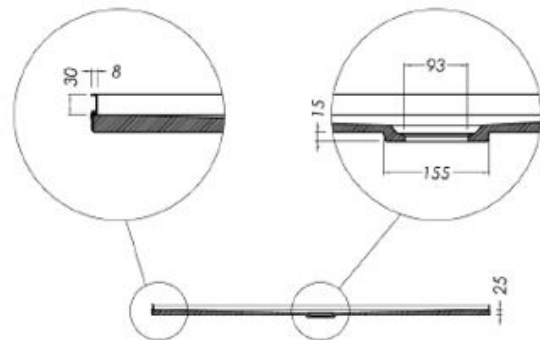

FEBRUARY 2024

ALL MEASUREMENTS ARE NOMINAL
*WARRANTIES APPLY TO RESIDENTIAL DOMESTIC USE ONLY. WARRANTY VOID IF PRODUCT IS NOT INSTALLED ACCORDING TO OUR SPECIFICATIONS.
**FOR FURTHER INFORMATION ON BIPR, INSTALLATION GUIDE AND PRODUCT OPTIONS PLEASE REFER TO THE WEBSITE.