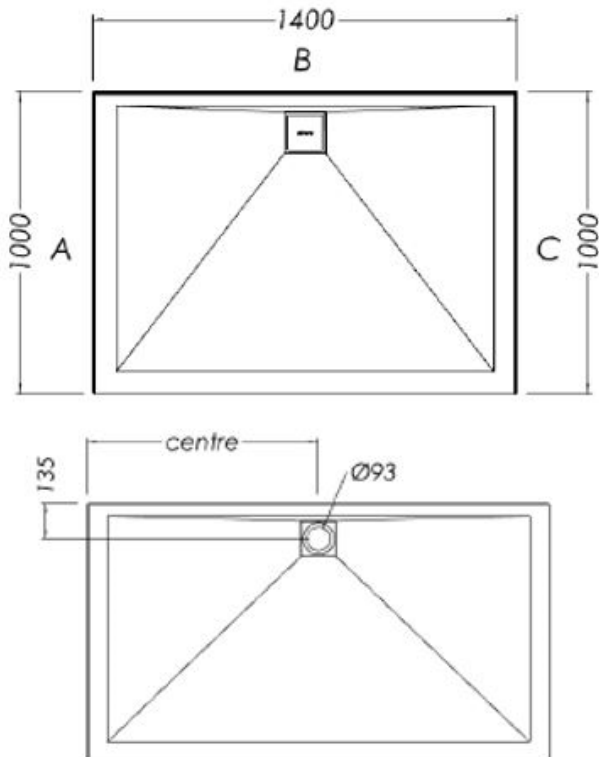

FEBRUARY 2024

ALL MEASUREMENTS ARE NOMINAL
*WARRANTIES APPLY TO RESIDENTIAL DOMESTIC USE ONLY. WARRANTY VOID IF PRODUCT IS NOT INSTALLED ACCORDING TO OUR SPECIFICATIONS.
**FOR FURTHER INFORMATION ON BIPR, INSTALLATION GUIDE AND PRODUCT OPTIONS PLEASE REFER TO THE WEBSITE.