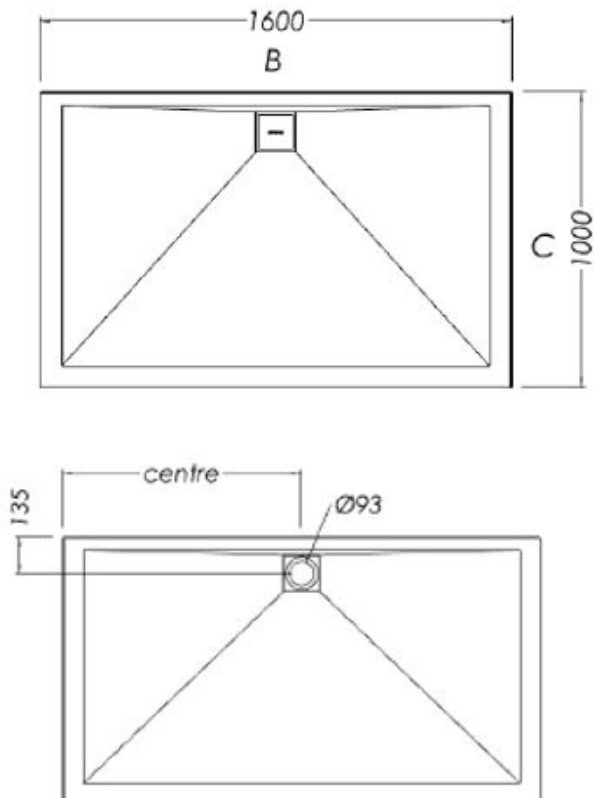

FEBRU...
ALL MEASUREMENTS ARE NOMINAL
*WARRANTIES APPLY TO RESIDENTIAL DOMESTIC USE ONLY. WARRANTY VOID IF PRODUCT IS NOT INSTALLED ACCORDING TO OUR SPECIFICATIONS.
**FOR FURTHER INFORMATION ON BIPR, INSTALLATION GUIDE AND PRODUCT OPTIONS PLEASE REFER TO THE WEBSITE.