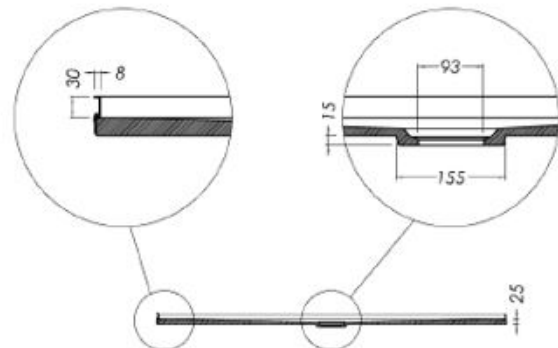

FEBRU...
ALL MEASUREMENTS ARE NOMINAL
*WARRANTIES APPLY TO RESIDENTIAL DOMESTIC USE ONLY. WARRANTY VOID IF PRODUCT IS NOT INSTALLED ACCORDING TO OUR SPECIFICATIONS.
**FOR FURTHER INFORMATION ON BIPR, INSTALLATION GUIDE AND PRODUCT OPTIONS PLEASE REFER TO THE WEBSITE.