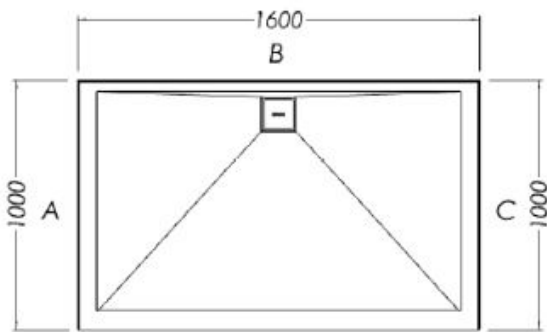

FEBRUARY 2024

ALL MEASUREMENTS ARE NOMINAL
*WARRANTIES APPLY TO RESIDENTIAL DOMESTIC USE ONLY. WARRANTY VOID IF PRODUCT IS NOT INSTALLED ACCORDING TO OUR SPECIFICATIONS.
**FOR FURTHER INFORMATION ON BIPR, INSTALLATION GUIDE AND PRODUCT OPTIONS PLEASE REFER TO THE WEBSITE.