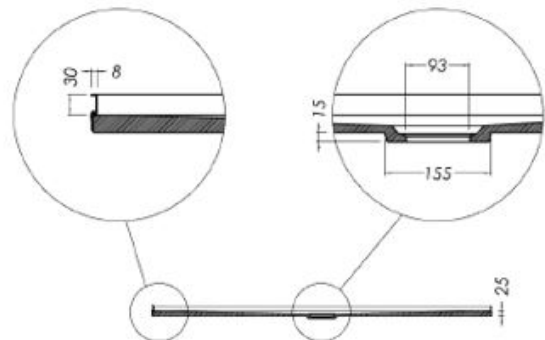

FEBRUARY 2024

ALL MEASUREMENTS ARE NOMINAL
*WARRANTIES APPLY TO RESIDENTIAL DOMESTIC USE ONLY. WARRANTY VOID IF PRODUCT IS NOT INSTALLED ACCORDING TO OUR SPECIFICATIONS.
**FOR FURTHER INFORMATION ON BIPR, INSTALLATION GUIDE AND PRODUCT OPTIONS PLEASE REFER TO THE WEBSITE.