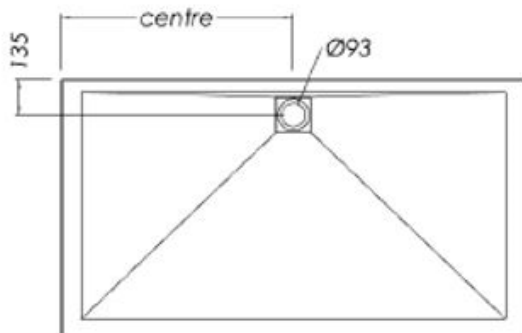

FEBRUARY 2024

ALL MEASUREMENTS ARE NOMINAL
*WARRANTIES APPLY TO RESIDENTIAL DOMESTIC USE ONLY. WARRANTY VOID IF PRODUCT IS NOT INSTALLED ACCORDING TO OUR SPECIFICATIONS.
**FOR FURTHER INFORMATION ON BIPR, INSTALLATION GUIDE AND PRODUCT OPTIONS PLEASE REFER TO THE WEBSITE.