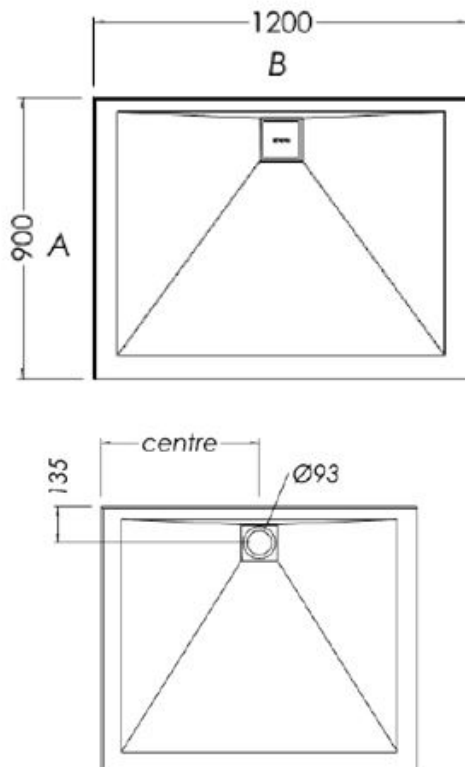

FEBRUARY 2024

ALL MEASUREMENTS ARE NOMINAL
*WARRANTIES APPLY TO RESIDENTIAL DOMESTIC USE ONLY. WARRANTY VOID IF PRODUCT IS NOT INSTALLED ACCORDING TO OUR SPECIFICATIONS.
**FOR FURTHER INFORMATION ON BIPR, INSTALLATION GUIDE AND PRODUCT OPTIONS PLEASE REFER TO THE WEBSITE.