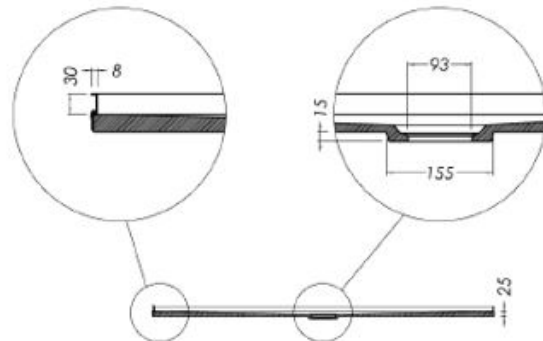

FEBRUARY 2024

ALL MEASUREMENTS ARE NOMINAL
*WARRANTIES APPLY TO RESIDENTIAL DOMESTIC USE ONLY. WARRANTY VOID IF PRODUCT IS NOT INSTALLED ACCORDING TO OUR SPECIFICATIONS.
**FOR FURTHER INFORMATION ON BIPR, INSTALLATION GUIDE AND PRODUCT OPTIONS PLEASE REFER TO THE WEBSITE.