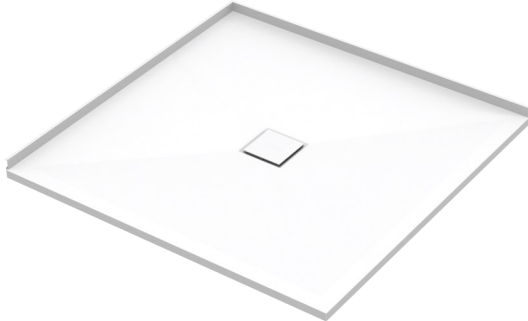

SLATEFORMA SHOWER TRAY 1000X1000

CENTRE WASTE

FINISH	Slate textured gel coat
MATERIAL	Mineral composite
WIDTH (mm)	1000
DEPTH (mm)	1000
HEIGHT (mm)	25
WASTE POSITION	Centre
ORIGIN	PRC

NOTES

- 10 year warranty*
- All measurements are nominal.
- Colour variations, irregular texture, and mottled appearance of the shower tray surface are to be expected due to the nature of the materials and contemporary design. This is most apparent in Anthracite (slate dark grey).
- Included - 30mm Aluminium upstands fitted on specified sides (see Technical Specifications)
- Included - Easy Clean Waste
- Included - colour matched Athena waste cover

PRODUCT CODES & FINISHES

Anthracite
SLATE DARK GREY

Chalk
SLATE WHITE

Stone
SLATE LIGHT GREY

Anthracite
SLATE DARK GREY

Chalk
SLATE WHITE

Stone
SLATE LIGHT GREY

2 sided (AB upstands)