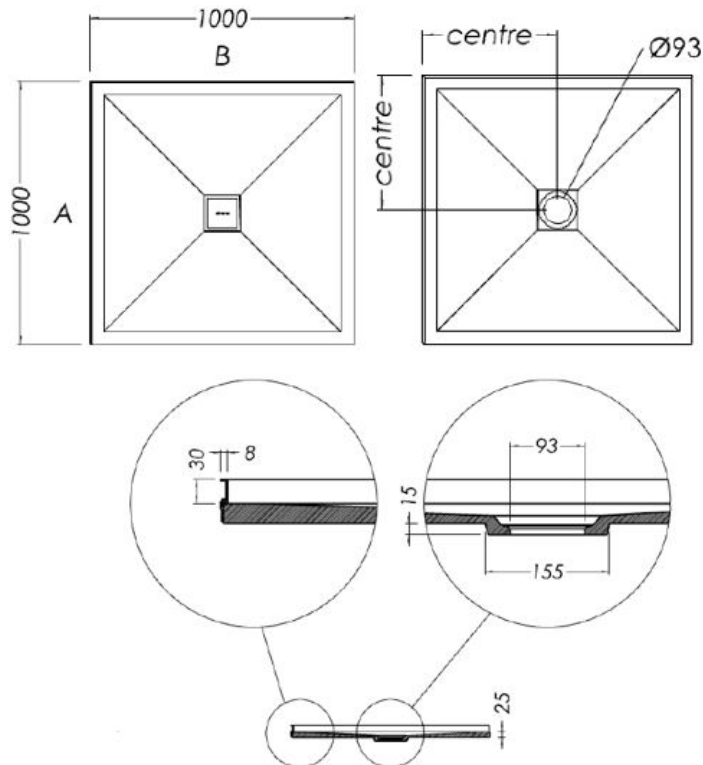

FEBRUARY 2024

ALL MEASUREMENTS ARE NOMINAL
*WARRANTIES APPLY TO RESIDENTIAL DOMESTIC USE ONLY. WARRANTY VOID IF PRODUCT IS NOT INSTALLED ACCORDING TO OUR SPECIFICATIONS.
**FOR FURTHER INFORMATION ON BIPR, INSTALLATION GUIDE AND PRODUCT OPTIONS PLEASE REFER TO THE WEBSITE.