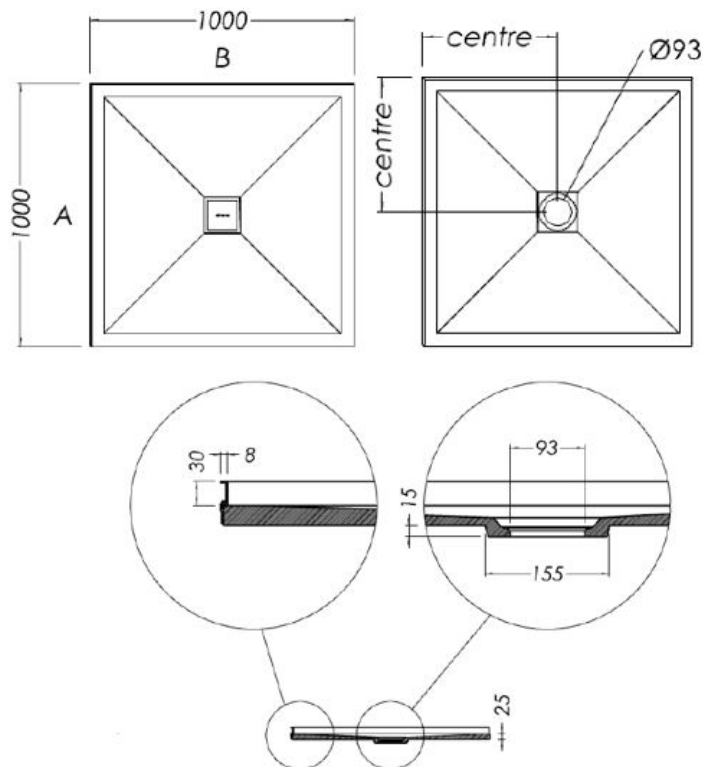

FEBRUARY 2024
ALL MEASUREMENTS ARE NOMINAL
*WARRANTIES APPLY TO RESIDENTIAL DOMESTIC USE ONLY. WARRANTY VOID IF PRODUCT IS NOT INSTALLED ACCORDING TO OUR SPECIFICATIONS.
**FOR FURTHER INFORMATION ON BIPR, INSTALLATION GUIDE AND PRODUCT OPTIONS PLEASE REFER TO THE WEBSITE.