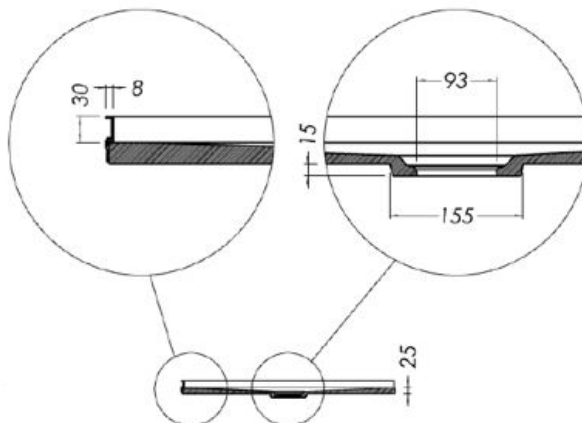

FEBRUARY 2024

ALL MEASUREMENTS ARE NOMINAL
*WARRANTIES APPLY TO RESIDENTIAL DOMESTIC USE ONLY. WARRANTY VOID IF PRODUCT IS NOT INSTALLED ACCORDING TO OUR SPECIFICATIONS.
**FOR FURTHER INFORMATION ON BIPR, INSTALLATION GUIDE AND PRODUCT OPTIONS PLEASE REFER TO THE WEBSITE.