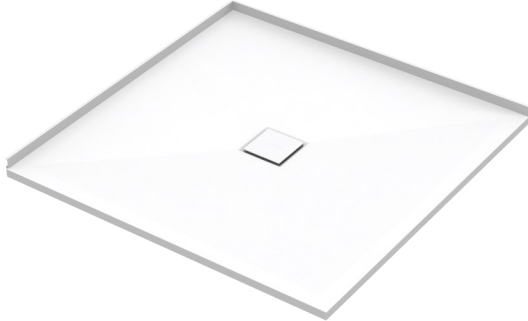

# SLATEFORMA SHOWER TRAY 1000X1000

CENTRE WASTE

<b>FINISH</b>	Slate textured gel coat
<b>MATERIAL</b>	Mineral composite
<b>WIDTH (mm)</b>	1000
<b>DEPTH (mm)</b>	1000
<b>HEIGHT (mm)</b>	25
<b>WASTE POSITION</b>	Centre
<b>ORIGIN</b>	PRC

**NOTES**

- 10 year warranty\*
- All measurements are nominal.
- Colour variations, irregular texture, and mottled appearance of the shower tray surface are to be expected due to the nature of the materials and contemporary design. This is most apparent in Anthracite (slate dark grey).
- Included - 30mm Aluminium upstands fitted on specified sides (see Technical Specifications)
- Included - Easy Clean Waste
- Included - colour matched Athena waste cover

**PRODUCT CODES & FINISHES**

Anthracite  
SLATE DARK GREY

Chalk  
SLATE WHITE

Stone  
SLATE LIGHT GREY

Anthracite  
SLATE DARK GREY

Chalk  
SLATE WHITE

Stone  
SLATE LIGHT GREY

2 sided (BC upstands)