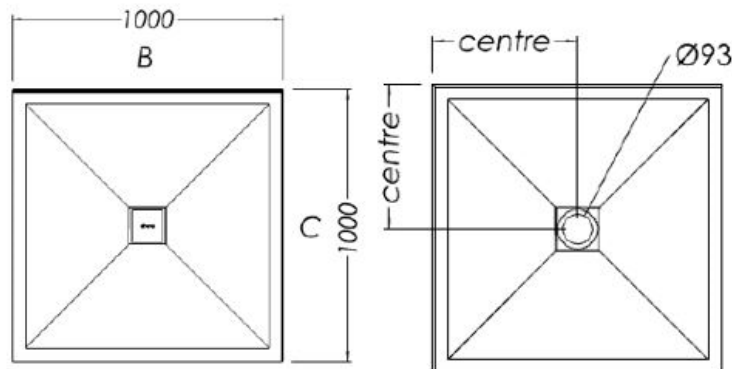

FEBRUARY 2024

ALL MEASUREMENTS ARE NOMINAL
*WARRANTIES APPLY TO RESIDENTIAL DOMESTIC USE ONLY. WARRANTY VOID IF PRODUCT IS NOT INSTALLED ACCORDING TO OUR SPECIFICATIONS.
**FOR FURTHER INFORMATION ON BIPR, INSTALLATION GUIDE AND PRODUCT OPTIONS PLEASE REFER TO THE WEBSITE.