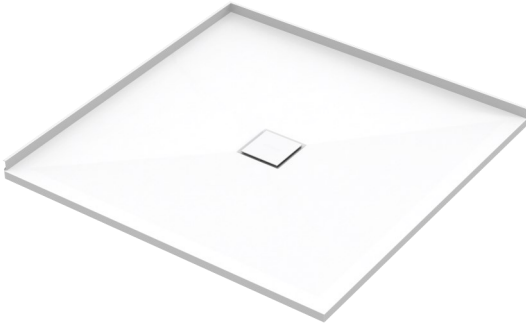

SLATEFORMA SHOWER TRAY 1000X1000

CENTRE WASTE

FINISH	Slate textured gel coat
MATERIAL	Mineral composite
WIDTH (mm)	1000
DEPTH (mm)	1000
HEIGHT (mm)	25
WASTE POSITION	Centre
ORIGIN	PRC

NOTES

- 10 year warranty*
- All measurements are nominal.
- Colour variations, irregular texture, and mottled appearance of the shower tray surface are to be expected due to the nature of the materials and contemporary design. This is most apparent in Anthracite (slate dark grey).
- Included - 30mm Aluminium upstands fitted on specified sides (see Technical Specifications)
- Included - Easy Clean Waste
- Included - colour matched Athena waste cover

PRODUCT CODES & FINISHES

Anthracite
SLATE DARK GREY

Chalk
SLATE WHITE

Stone
SLATE LIGHT GREY

Anthracite
SLATE DARK GREY

Chalk
SLATE WHITE

Stone
SLATE LIGHT GREY

3 sided (ABC upstands)