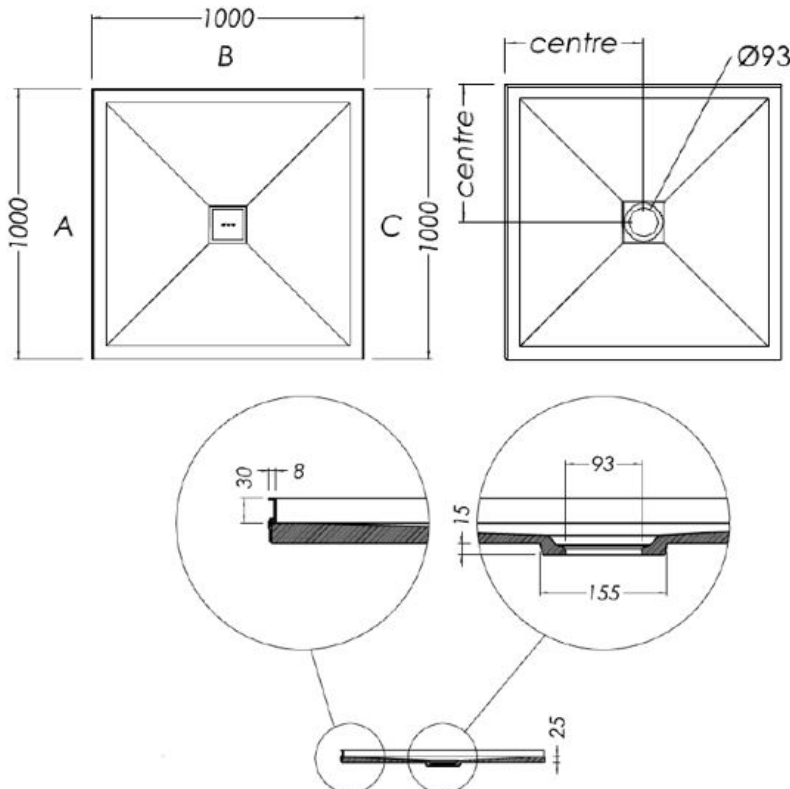

FEBRUARY 2024
ALL MEASUREMENTS ARE NOMINAL
*WARRANTIES APPLY TO RESIDENTIAL DOMESTIC USE ONLY. WARRANTY VOID IF PRODUCT IS NOT INSTALLED ACCORDING TO OUR SPECIFICATIONS.
**FOR FURTHER INFORMATION ON BIPR, INSTALLATION GUIDE AND PRODUCT OPTIONS PLEASE REFER TO THE WEBSITE.