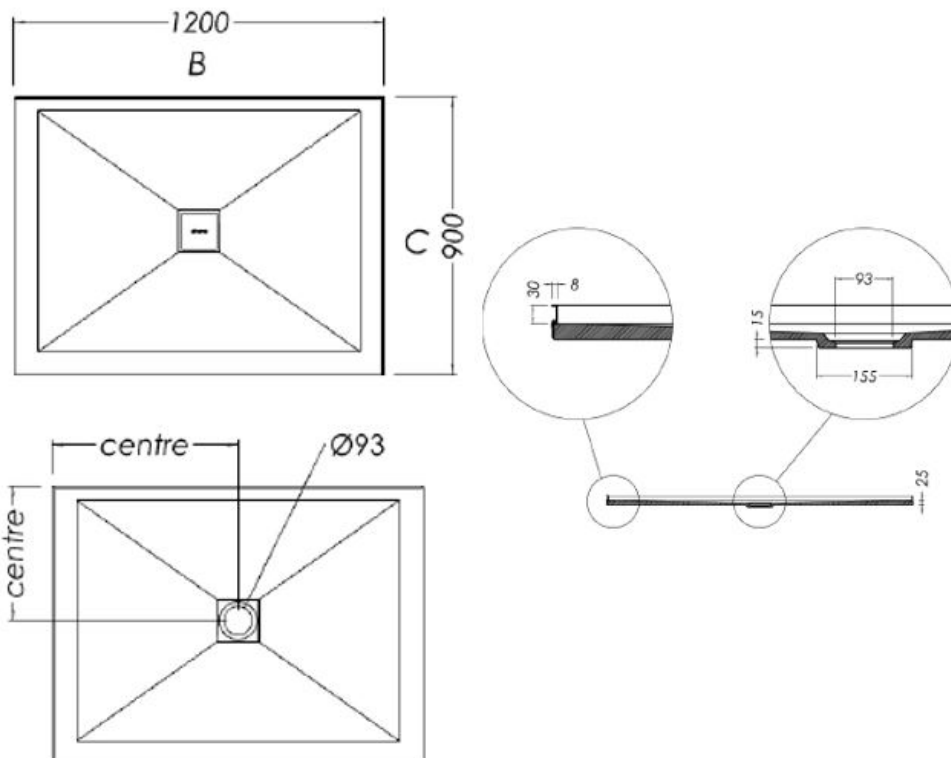

FEBRUARY 2024

ALL MEASUREMENTS ARE NOMINAL
*WARRANTIES APPLY TO RESIDENTIAL DOMESTIC USE ONLY. WARRANTY VOID IF PRODUCT IS NOT INSTALLED ACCORDING TO OUR SPECIFICATIONS.
**FOR FURTHER INFORMATION ON BIPR, INSTALLATION GUIDE AND PRODUCT OPTIONS PLEASE REFER TO THE WEBSITE.