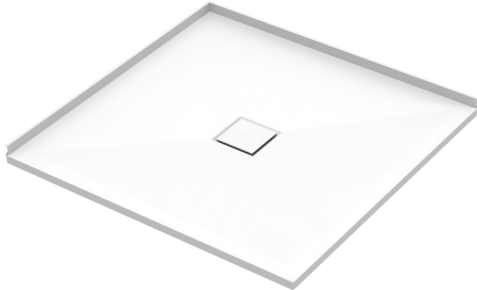

SLATEFORMA SHOWER TRAY 900X900

CENTRE WASTE

FINISH	Slate textured gel coat
MATERIAL	Mineral composite
WIDTH (mm)	900
DEPTH (mm)	900
HEIGHT (mm)	25
WASTE POSITION	Centre
ORIGIN	PRC

NOTES

- 10 year warranty*
- All measurements are nominal.
- Colour variations, irregular texture, and mottled appearance of the shower tray surface are to be expected due to the nature of the materials and contemporary design. This is most apparent in Anthracite (slate dark grey).
- Included - 30mm Aluminium upstands fitted on specified sides (see Technical Specifications)
- Included - Easy Clean Waste
- Included - colour matched Athena waste cover

PRODUCT CODES & FINISHES

Anthracite
SLATE DARK GREY

Chalk
SLATE WHITE

Stone
SLATE LIGHT GREY

Anthracite
SLATE DARK GREY

Chalk
SLATE WHITE

Stone
SLATE LIGHT GREY

2 sided (AB upstands)