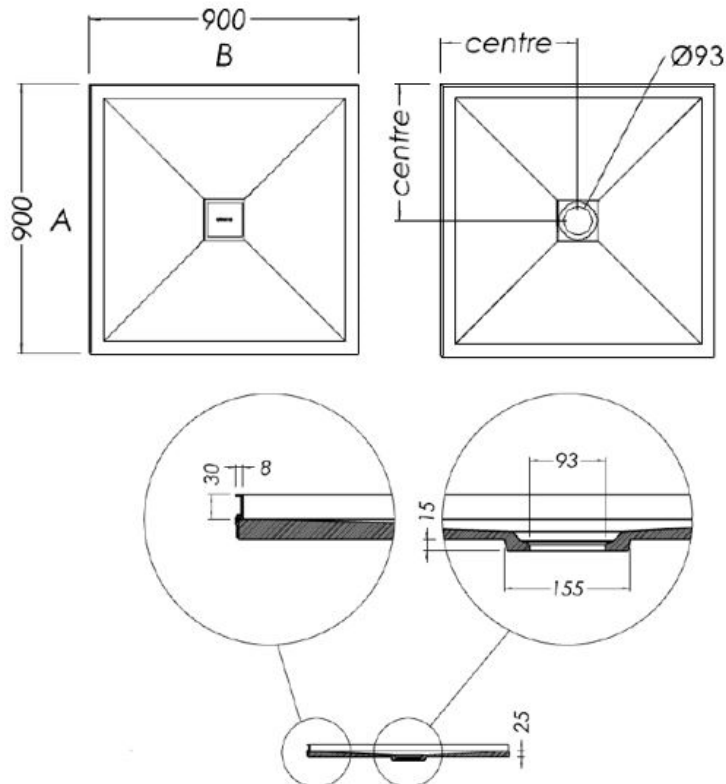

FEBRUARY 2024
ALL MEASUREMENTS ARE NOMINAL
*WARRANTIES APPLY TO RESIDENTIAL DOMESTIC USE ONLY. WARRANTY VOID IF PRODUCT IS NOT INSTALLED ACCORDING TO OUR SPECIFICATIONS.