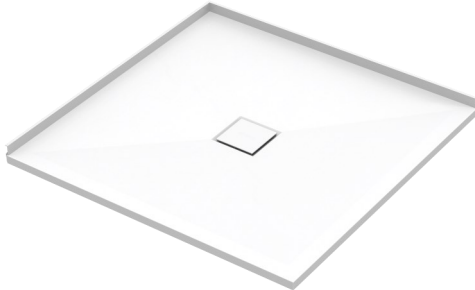

SLATEFORMA SHOWER TRAY 900X900

CENTRE WASTE

FINISH	Slate textured gel coat
MATERIAL	Mineral composite
WIDTH (mm)	900
DEPTH (mm)	900
HEIGHT (mm)	25
WASTE POSITION	Centre
ORIGIN	PRC

NOTES

- 10 year warranty*
- All measurements are nominal.
- Colour variations, irregular texture, and mottled appearance of the shower tray surface are to be expected due to the nature of the materials and contemporary design. This is most apparent in Anthracite (slate dark grey).
- Included - 30mm Aluminium upstands fitted on specified sides (see Technical Specifications)
- Included - Easy Clean Waste
- Included - colour matched Athena waste cover

PRODUCT CODES & FINISHES

Anthracite
SLATE DARK GREY

Chalk
SLATE WHITE

Stone
SLATE LIGHT GREY

Anthracite
SLATE DARK GREY

Chalk
SLATE WHITE

Stone
SLATE LIGHT GREY

2 sided (AB upstands)