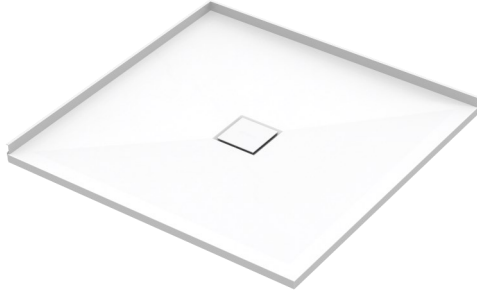

# SLATEFORMA SHOWER TRAY 900X900

CENTRE WASTE

<b>FINISH</b>	Slate textured gel coat
<b>MATERIAL</b>	Mineral composite
<b>WIDTH (mm)</b>	900
<b>DEPTH (mm)</b>	900
<b>HEIGHT (mm)</b>	25
<b>WASTE POSITION</b>	Centre
<b>ORIGIN</b>	PRC

**NOTES**

- 10 year warranty\*
- All measurements are nominal.
- Colour variations, irregular texture, and mottled appearance of the shower tray surface are to be expected due to the nature of the materials and contemporary design. This is most apparent in Anthracite (slate dark grey).
- Included - 30mm Aluminium upstands fitted on specified sides (see Technical Specifications)
- Included - Easy Clean Waste
- Included - colour matched Athena waste cover

**PRODUCT CODES & FINISHES**

Anthracite  
SLATE DARK GREY

Chalk  
SLATE WHITE

Stone  
SLATE LIGHT GREY

Anthracite  
SLATE DARK GREY

Chalk  
SLATE WHITE

Stone  
SLATE LIGHT GREY

2 sided (BC upstands)