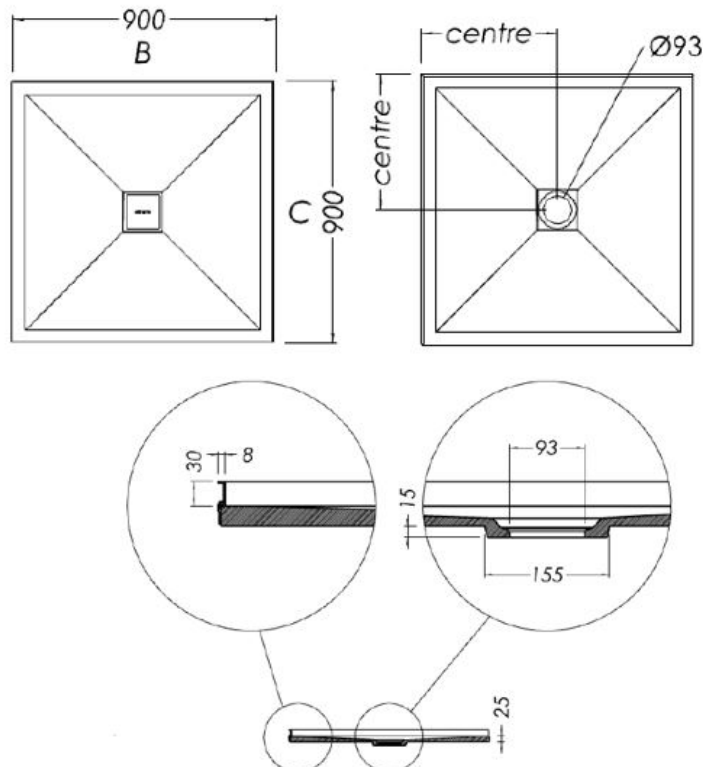

FEBRUARY 2024

ALL MEASUREMENTS ARE NOMINAL
*WARRANTIES APPLY TO RESIDENTIAL DOMESTIC USE ONLY. WARRANTY VOID IF PRODUCT IS NOT INSTALLED ACCORDING TO OUR SPECIFICATIONS.