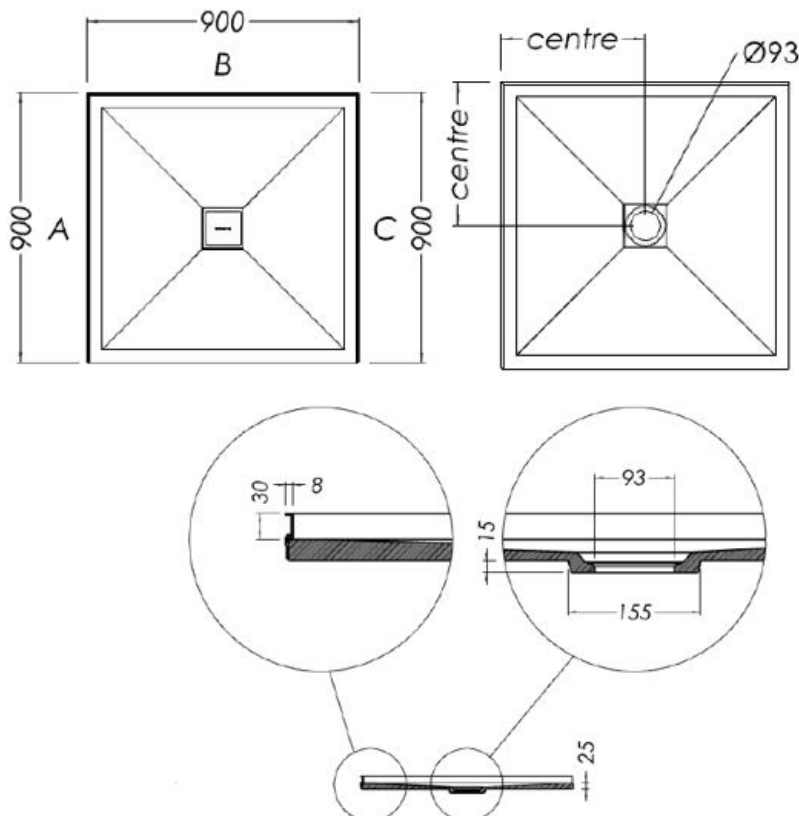

FEBRUARY 2024

ALL MEASUREMENTS ARE NOMINAL
*WARRANTIES APPLY TO RESIDENTIAL DOMESTIC USE ONLY. WARRANTY VOID IF PRODUCT IS NOT INSTALLED ACCORDING TO OUR SPECIFICATIONS.