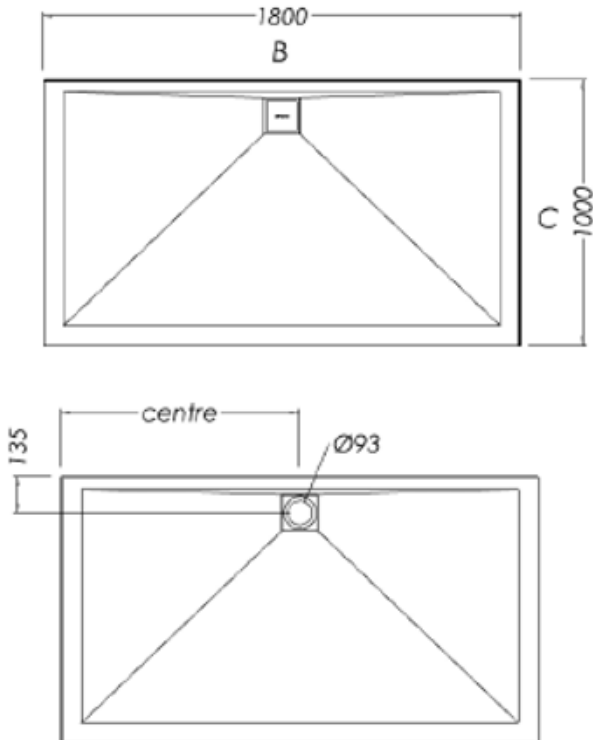

FEBRUARY 2024

ALL MEASUREMENTS ARE NOMINAL
*WARRANTIES APPLY TO RESIDENTIAL DOMESTIC USE ONLY. WARRANTY VOID IF PRODUCT IS NOT INSTALLED ACCORDING TO OUR SPECIFICATIONS.
**FOR FURTHER INFORMATION ON BIPR, INSTALLATION GUIDE AND PRODUCT OPTIONS PLEASE REFER TO THE WEBSITE.