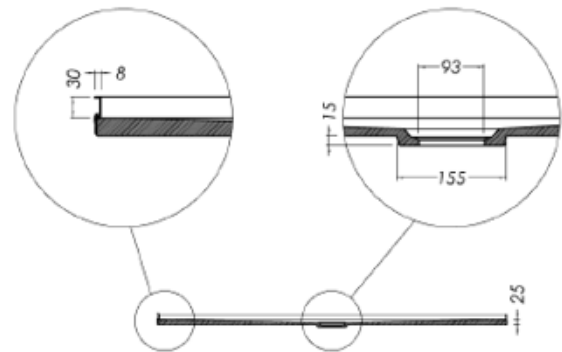

FEBRUARY 2024

ALL MEASUREMENTS ARE NOMINAL
*WARRANTIES APPLY TO RESIDENTIAL DOMESTIC USE ONLY. WARRANTY VOID IF PRODUCT IS NOT INSTALLED ACCORDING TO OUR SPECIFICATIONS.
**FOR FURTHER INFORMATION ON BIPR, INSTALLATION GUIDE AND PRODUCT OPTIONS PLEASE REFER TO THE WEBSITE.