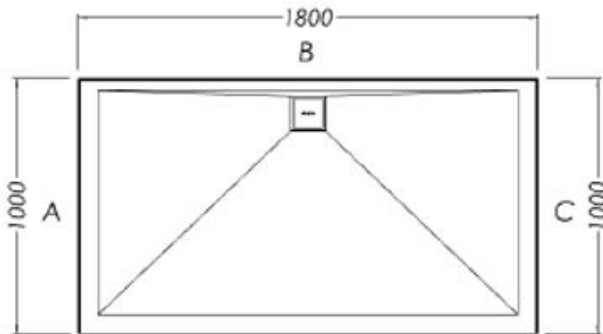

FEBRUARY 2024

ALL MEASUREMENTS ARE NOMINAL
*WARRANTIES APPLY TO RESIDENTIAL DOMESTIC USE ONLY. WARRANTY VOID IF PRODUCT IS NOT INSTALLED ACCORDING TO OUR SPECIFICATIONS.
**FOR FURTHER INFORMATION ON BIPR, INSTALLATION GUIDE AND PRODUCT OPTIONS PLEASE REFER TO THE WEBSITE.