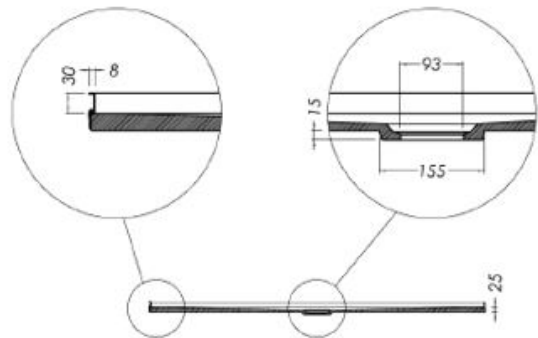

FEBRUARY 2024

ALL MEASUREMENTS ARE NOMINAL
*WARRANTIES APPLY TO RESIDENTIAL DOMESTIC USE ONLY. WARRANTY VOID IF PRODUCT IS NOT INSTALLED ACCORDING TO OUR SPECIFICATIONS.
**FOR FURTHER INFORMATION ON BIPR, INSTALLATION GUIDE AND PRODUCT OPTIONS PLEASE REFER TO THE WEBSITE.