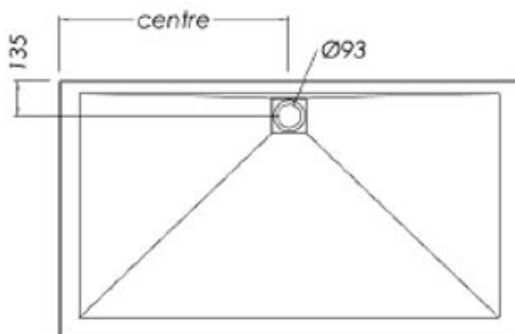

FEBRUARY 2024

ALL MEASUREMENTS ARE NOMINAL
*WARRANTIES APPLY TO RESIDENTIAL DOMESTIC USE ONLY. WARRANTY VOID IF PRODUCT IS NOT INSTALLED ACCORDING TO OUR SPECIFICATIONS.
**FOR FURTHER INFORMATION ON BIPR, INSTALLATION GUIDE AND PRODUCT OPTIONS PLEASE REFER TO THE WEBSITE.