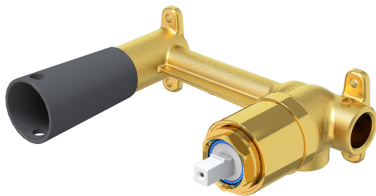

# ColourChoice Wall Mounted Basin Mixer Body 35mm

## Product Details

<b>Code:</b>	<b>TVW0035161</b>
Brand:	Villeroy & Boch
Range:	ColourChoice
Warranty:	15 Years*
WELS:	N/A