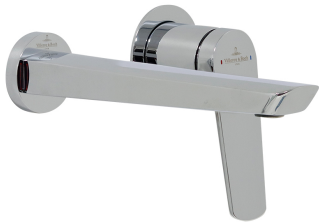

Stratos Wall Mounted Basin Trim

Product Image

Product Details

Code: TVW115461B
Brand: Villeroy & Boch
Range: Stratos
Warranty: 15 Years*
WELS: 6 Star 4.5 LPM, Reg #: T37254

Additional Features

Required Product
 ColourChoice TVW0035161

Recommended Products

Additional Notes

- 115mm Centres
- 35mm Ceramic Cartridge
- Spout Can Be Positioned On The Left Hand Side Of The Mixer Only

Installation Instructions

- * NOT COMPATIBLE WITH UNIVERSAL BODY
- * ONLY USE COLOURCHOICE BODY TVW0035161