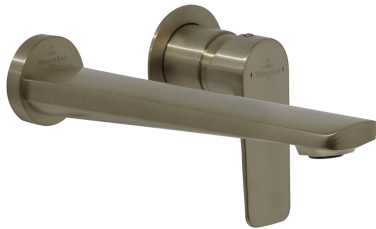

# O.Novo Style Wall Mounted Basin Mixer Trim

Brushed Nickel

## Product Image

## Product Details

<b>Code:</b>	<b>TVW116480B</b>
Brand:	Villeroy & Boch
Range:	O.Novo Style
Warranty:	15 Years*
WELS:	5 Star 5 LPM, Reg #: T37272

### Additional Notes

- 115mm Centres
- 35mm Ceramic Cartridge
- Spout Can Be Positioned On The Left Hand Side Of The Mixer Only