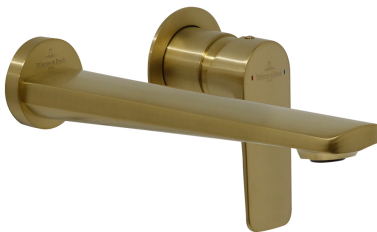

# O.Novo Style Wall Mounted Basin Mixer Trim

Brushed Gold

## Product Image

## Product Details

<b>Code:</b>	<b>TVW116485B</b>
Brand:	Villeroy & Boch
Range:	O.Novo Style
Warranty:	15 Years*
WELS:	5 Star 5 LPM, Reg #: T37268

### Additional Notes

- 115mm Centres
- 35mm Ceramic Cartridge
- Spout Can Be Positioned On The Left Hand Side Of The Mixer Only