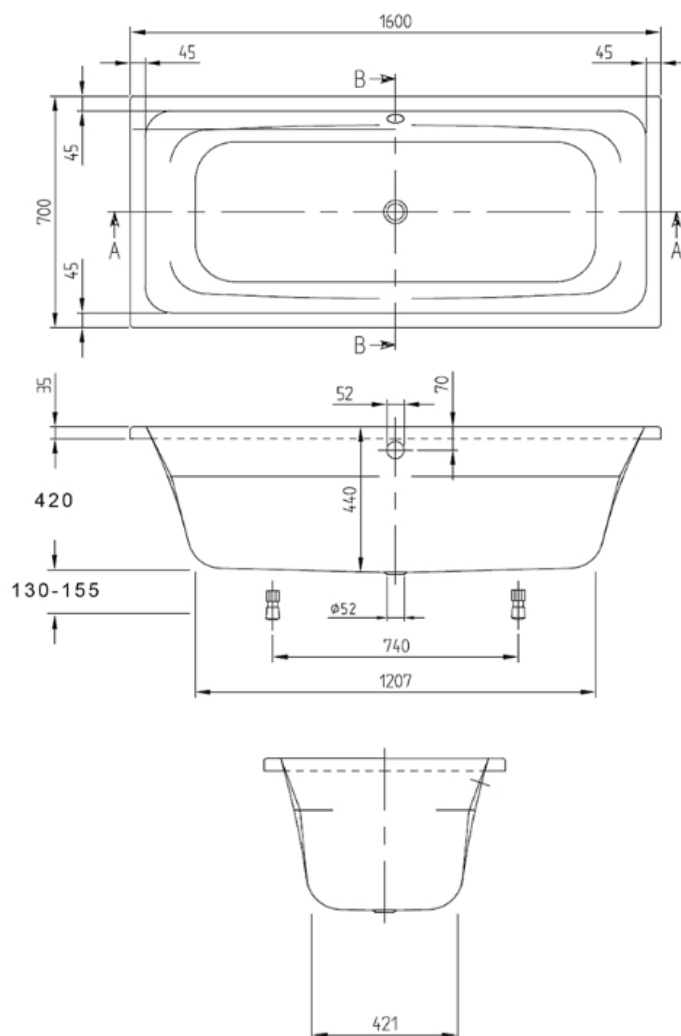

### DROP IN BATH

PATERSON

NEW ZEALAND 1955

<b>BRAND / MODEL</b>	VilleroY & Boch Targa Drop in Bath -1600L
<b>DIMENSIONS / WEIGHT</b>	1600L x 700W x 440D – 23.5kg
<b>CODE</b>	UBA160FRA2V-01
<b>MATERIAL</b>	Acrylic
<b>COLOUR</b>	Alpine White
<b>ADDITIONAL INFORMATION</b>	Includes: Chrome overflow waste combination & adjustable base support feet