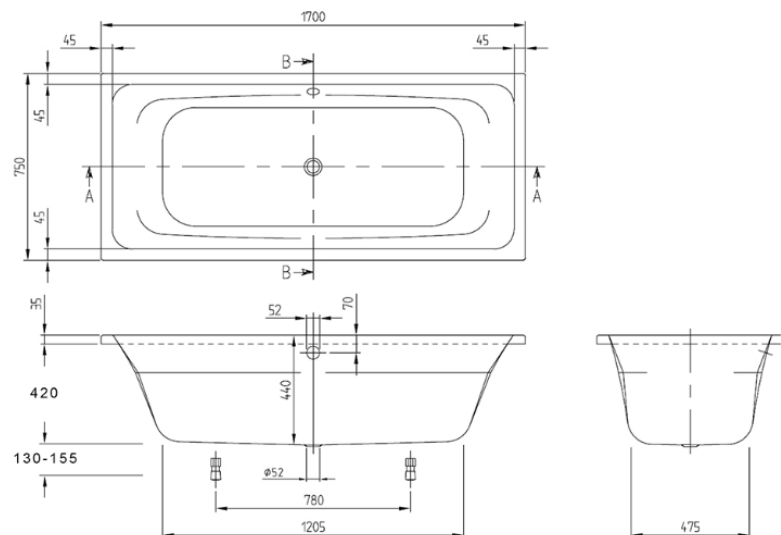

VILLEROY & BOCH

TARGA

DROP IN BATH

PATERSON

NEW ZEALAND 1955

BRAND / MODEL	Villeroy & Boch Targa Drop in Bath – Acrylic
FINISH	White
CODE	UBA170FRA2V-01
ADDITIONAL INFORMATION	1700L x 750W x 440H With Overflow Supplied with adjustable base support feet.
WARRANTY	10 Years (conditions apply)