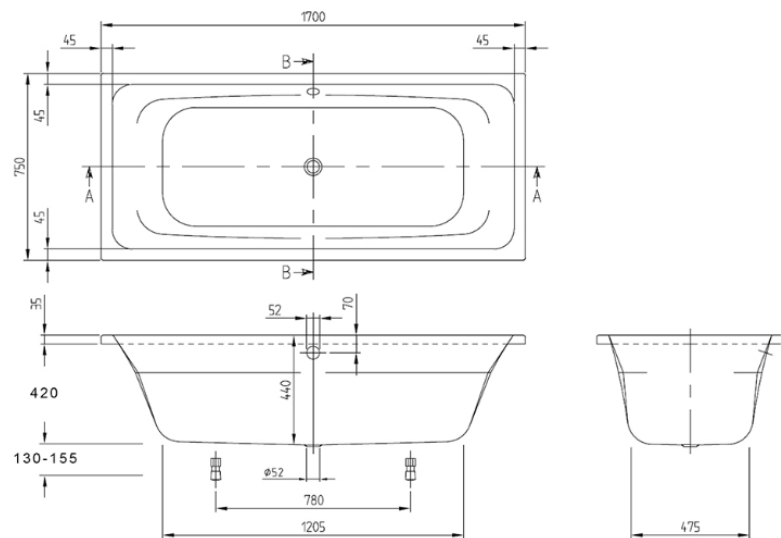

### DROP IN BATH

PATERSON

NEW ZEALAND 1955

<b>BRAND / MODEL</b>	VilleroY & Boch Targa Drop in Bath – Acrylic
<b>FINISH</b>	White
<b>CODE</b>	UBA170FRA2V-01
<b>ADDITIONAL INFORMATION</b>	1700L x 750W x 440H With Overflow Supplied with adjustable base support feet.
<b>WARRANTY</b>	10 Years (conditions apply)