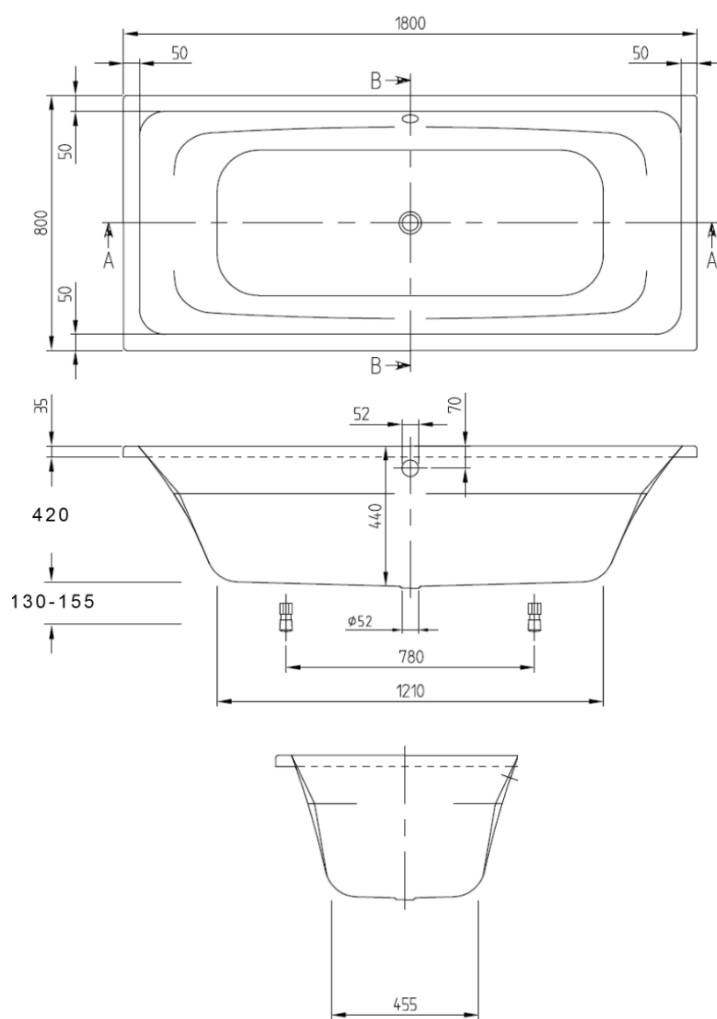

VILLEROY & BOCH

PATERSON

NEW ZEALAND 1955

TARGA

DROP IN BATH

BRAND / MODEL	Villeroy & Boch Targa Drop in Bath -1800L
DIMENSIONS / WEIGHT	1800L x 800W x 500D – 23.5kg
CODE	UBA180FRA2V-01
MATERIAL	Acrylic
COLOUR	Alpine White
ADDITIONAL INFORMATION	200 Litre Including Person capacity