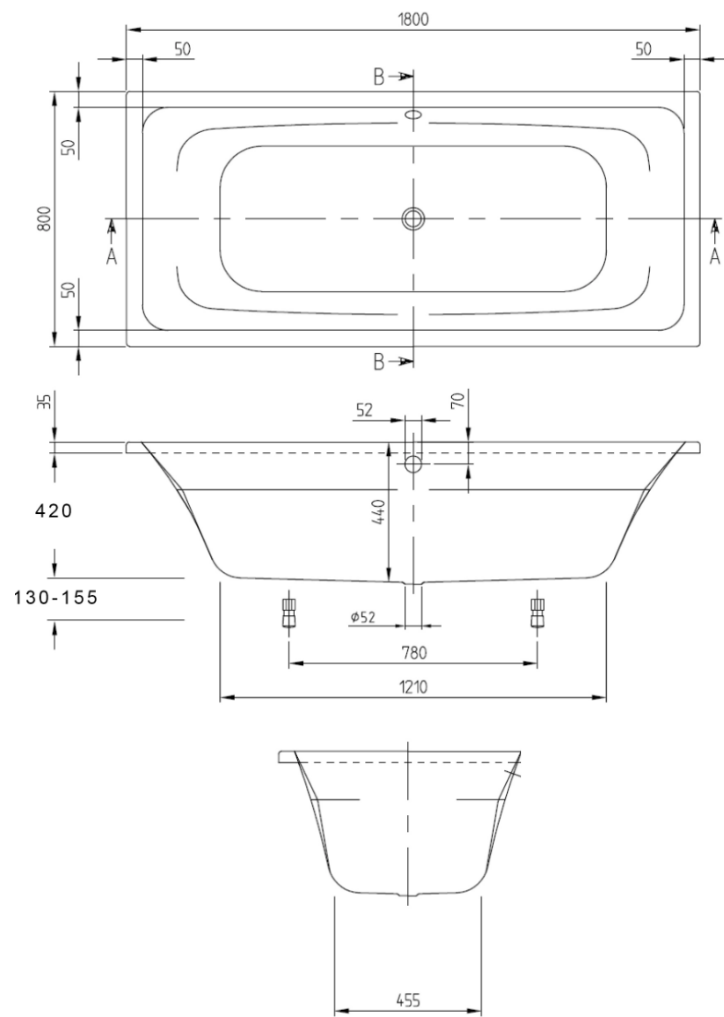

VILLEROY & BOCH

PATERSON

NEW ZEALAND 1955

TARGA

DROP IN BATH

BRAND / MODEL	Villerooy & Boch Targa Drop in Bath -1800L
DIMENSIONS / WEIGHT	1800L x 800W x 500D – 23.5kg
CODE	UBA180FRA2V-01
MATERIAL	Acrylic
COLOUR	Alpine White
ADDITIONAL INFORMATION	200 Litre Including Person capacity