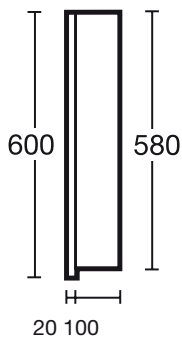

Cabinet Specification

Tessa Mirror Cabinets

400

1 door

***Cut Out**

WALL RECESSING

***Cut Out dimensions for Mirror cabinets +/- 3mm**