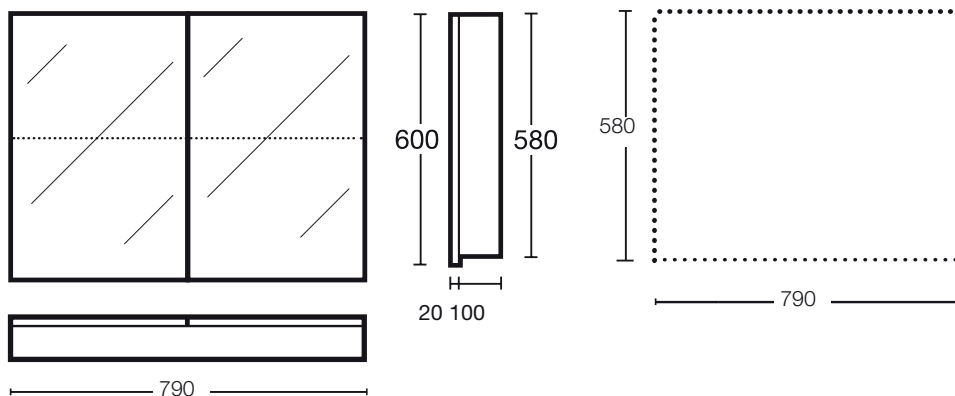

# Cabinet Specification

## Tessa Mirror Cabinet

800

2 door

\*Cut Out

### WALL RECESSING

\*Cut Out dimensions for Mirror cabinets +/- 3mm