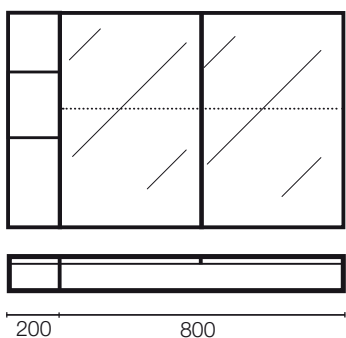

Cabinet Specification

Tessa Mirror Cabinet

1000

2 door left

***Cut Out**

WALL RECESSING

***Cut Out dimensions for Mirror cabinets +/- 3mm**