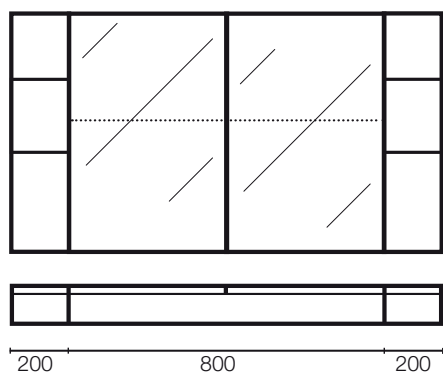

Cabinet Specification

Tessa Mirror Cabinet

1200

(940LR)

2 door

***Cut Out**

WALL RECESSING

Recess Plan View

Min 20mm Gap

*Cut Out dimensions for Mirror cabinets +/- 3mm