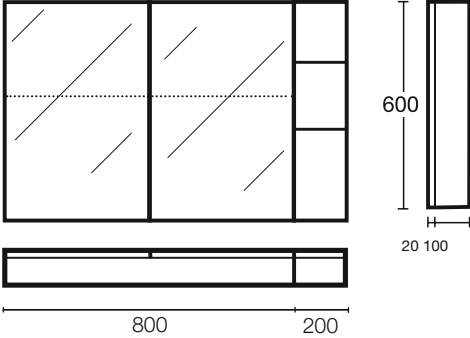

Cabinet Specification

Tessa Mirror Cabinet

1000 2 door right

***Cut Out**

WALL RECESSING

Recess Plan View

Min 20mm Gap

***Cut Out dimensions for Mirror cabinets +/- 3mm**