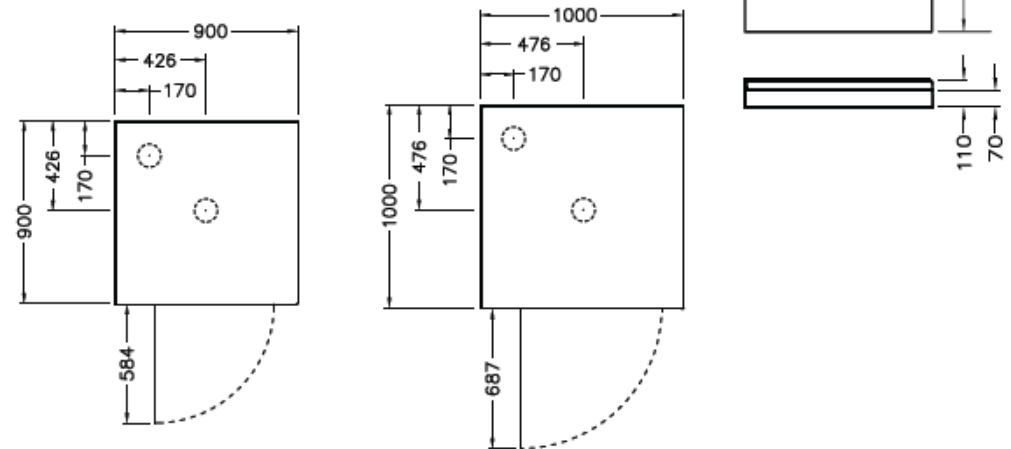

TOPAZ II™ Shower Range

- Available in alcove, square and round corner enclosures.
- Sizes: 1000x1000mm, 900x900mm.
- 1930mm height (2m including tray) in metallic, white or black frame finish.
- Interior glass treated with CleanLess® easy clean protection. Keeps your shower looking new for longer.
- Toughened safety glass meets all NZ safety standards.
- 2 or 3 sided Duracryl® acrylic flat, Corner Contour PLUS or side recessed wall options with Senosan® Antibac® technology for scratch and mould resistance.
- Low-Profile Quick-Fit® tray. 70mm sill height for ease of entry.
- All trays have a 40mm upstand for superior watertightness and easy installation.
- Centre or rear waste.
Alcove – centre waste only.
- Englefield Easy Clean trap with metallic lid (metallic frame), white lid (white frame) or black lid (black frame) and adhesive pack included.
- 10 year warranty (excludes rollers, seals and fittings). Please refer to englefield.co.nz for comprehensive warranty terms and conditions.

Tapware is not included

Topaz II™ Square Corner Shower

- Sizes: 1000 x 1000mm, 900 x 900mm.
- Interior glass treated with CleanLess® easy clean protection.
- Fully reversible doors.
- Centre or rear waste.

SQUARE CORNER SHOWER, REAR WASTE

		METALLIC FRAME	WHITE FRAME	BLACK FRAME
Corner Contour PLUS Wall	1000x1000	29503A-RCW-SHP	29503A-RCW-0	29503A-RCW-BL
	900x900	29502A-RCW-SHP	29502A-RCW-0	29502A-RCW-BL
Side Recessed Wall	1000x1000	29503A-RRW-SHP	29503A-RRW-0	29503A-RRW-BL
	900x900	29502A-RRW-SHP	29502A-RRW-0	29502A-RRW-BL
Flat Wall	1000x1000	29503A-RFW-SHP	29503A-RFW-0	29503A-RFW-BL
	900x900	29502A-RFW-SHP	29502A-RFW-0	29502A-RFW-BL

Topaz II™ Square Corner Shower

- Sizes: 1000 x 1000mm, 900 x 900mm.
- Interior glass treated with CleanLess® easy clean protection.
- Fully reversible doors.
- Centre or rear waste.

Tapware is not included