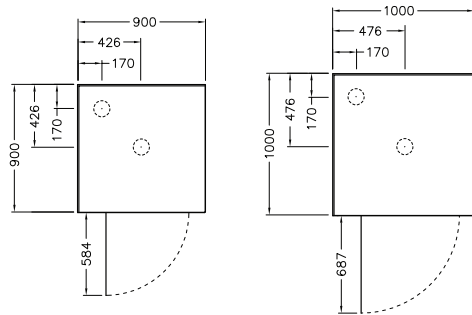

TOPAZ II™ Shower Range

- Available in alcove, square and round corner enclosures.
- Sizes: 1000x1000mm, 900x900mm.
- 1930mm height (2m including tray) in metallic, white or black frame finish.
- Interior glass treated with CleanLess® easy clean protection. Keeps your shower looking new for longer.
- Toughened safety glass meets all NZ safety standards.
- 2 or 3 sided Duracryl® acrylic flat, Corner Contour PLUS or side recessed wall options with Senosan® Antibac® technology for scratch and mould resistance.
- Low-Profile Quick-Fit® tray. 70mm sill height for ease of entry.
- All trays have a 40mm upstand for superior watertightness and easy installation.
- Centre or rear waste.
Alcove – centre waste only.
- Englefield Easy Clean trap with metallic lid (metallic frame), white lid (white frame) or black lid (black frame) and adhesive pack included.
- 10 year warranty (excludes rollers, seals and fittings). Please refer to englefield.co.nz for comprehensive warranty terms and conditions.

Tapware is not included

Topaz II™ Square Corner Shower

- Sizes: 1000 x 1000mm, 900 x 900mm.
- Interior glass treated with CleanLess® easy clean protection.
- Fully reversible doors.
- Centre or rear waste.

SQUARE CORNER SHOWER, REAR WASTE

		METALLIC FRAME	WHITE FRAME	BLACK FRAME
Corner Contour PLUS Wall	1000x1000	29503A-RCW-SHP	29503A-RCW-0	29503A-RCW-BL
	900x900	29502A-RCW-SHP	29502A-RCW-0	29502A-RCW-BL
Side Recessed Wall	1000x1000	29503A-RRW-SHP	29503A-RRW-0	29503A-RRW-BL
	900x900	29502A-RRW-SHP	29502A-RRW-0	29502A-RRW-BL
Flat Wall	1000x1000	29503A-RFW-SHP	29503A-RFW-0	29503A-RFW-BL
	900x900	29502A-RFW-SHP	29502A-RFW-0	29502A-RFW-BL

Topaz II™ Square Corner Shower

- Sizes: 1000 x 1000mm, 900 x 900mm.
- Interior glass treated with CleanLess® easy clean protection.
- Fully reversible doors.
- Centre or rear waste.

Tapware is not included