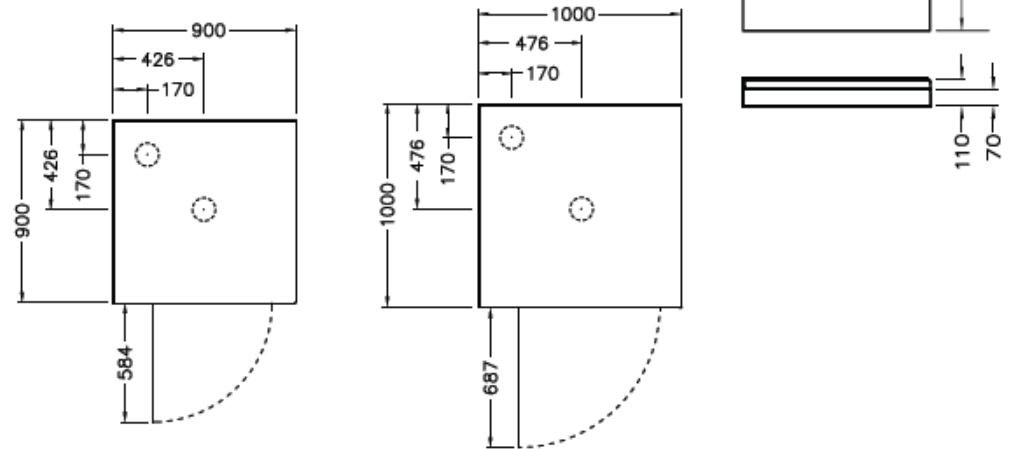

# TOPAZ II™ Shower Range

- Available in alcove, square and round corner enclosures.
- Sizes: 1000x1000mm, 900x900mm.
- 1930mm height (2m including tray) in metallic, white or black frame finish.
- Interior glass treated with CleanLess® easy clean protection. Keeps your shower looking new for longer.
- Toughened safety glass meets all NZ safety standards.
- 2 or 3 sided Duracryl® acrylic flat, Corner Contour PLUS or side recessed wall options with Senosan® Antibac® technology for scratch and mould resistance.
- Low-Profile Quick-Fit® tray. 70mm sill height for ease of entry.
- All trays have a 40mm upstand for superior watertightness and easy installation.
- Centre or rear waste.  
Alcove – centre waste only.
- Englefield Easy Clean trap with metallic lid (metallic frame), white lid (white frame) or black lid (black frame) and adhesive pack included.
- 10 year warranty (excludes rollers, seals and fittings). Please refer to [englefield.co.nz](http://englefield.co.nz) for comprehensive warranty terms and conditions.

## Topaz II™ Square Corner Shower

- Sizes: 1000 x 1000mm, 900 x 900mm.
- Interior glass treated with CleanLess® easy clean protection.
- Fully reversible doors.
- Centre or rear waste.

### SQUARE CORNER SHOWER, CENTRE WASTE

		METALLIC FRAME	WHITE FRAME	BLACK FRAME
Corner Contour PLUS Wall	1000x1000	29503A-CCW-SHP	29503A-CCW-0	29503A-CCW-BL
	900x900	29502A-CCW-SHP	29502A-CCW-0	29502A-CCW-BL
Side Recessed Wall	1000x1000	29503A-CRW-SHP	29503A-CRW-0	29503A-CRW-BL
	900x900	29502A-CRW-SHP	29502A-CRW-0	29502A-CRW-BL
Flat Wall	1000x1000	29503A-CFW-SHP	29503A-CFW-0	29503A-CFW-BL
	900x900	29502A-CFW-SHP	29502A-CFW-0	29502A-CFW-BL

## Topaz II™ Square Corner Shower

- Sizes: 1000 x 1000mm, 900 x 900mm.
- Interior glass treated with CleanLess® easy clean protection.
- Fully reversible doors.
- Centre or rear waste.

*Tapware is not included*