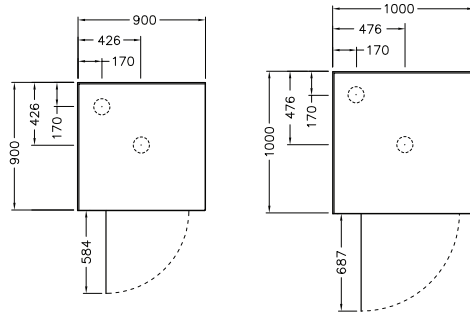

# TOPAZ II™ Shower Range

- Available in alcove, square and round corner enclosures.
- Sizes: 1000x1000mm, 900x900mm.
- 1930mm height (2m including tray) in metallic, white or black frame finish.
- Interior glass treated with CleanLess® easy clean protection. Keeps your shower looking new for longer.
- Toughened safety glass meets all NZ safety standards.
- 2 or 3 sided Duracryl® acrylic flat, Corner Contour PLUS or side recessed wall options with Senosan® Antibac® technology for scratch and mould resistance.
- Low-Profile Quick-Fit® tray. 70mm sill height for ease of entry.
- All trays have a 40mm upstand for superior watertightness and easy installation.
- Centre or rear waste.  
Alcove – centre waste only.
- Englefield Easy Clean trap with metallic lid (metallic frame), white lid (white frame) or black lid (black frame) and adhesive pack included.
- 10 year warranty (excludes rollers, seals and fittings). Please refer to [englefield.co.nz](http://englefield.co.nz) for comprehensive warranty terms and conditions.

## Topaz II™ Square Corner Shower

- Sizes: 1000 x 1000mm, 900 x 900mm.
- Interior glass treated with CleanLess® easy clean protection.
- Fully reversible doors.
- Centre or rear waste.

### SQUARE CORNER SHOWER, CENTRE WASTE

		METALLIC FRAME	WHITE FRAME	BLACK FRAME
Corner Contour PLUS Wall	1000x1000	29503A-CCW-SHP	29503A-CCW-0	29503A-CCW-BL
	900x900	29502A-CCW-SHP	29502A-CCW-0	29502A-CCW-BL
Side Recessed Wall	1000x1000	29503A-CRW-SHP	29503A-CRW-0	29503A-CRW-BL
	900x900	29502A-CRW-SHP	29502A-CRW-0	29502A-CRW-BL
Flat Wall	1000x1000	29503A-CFW-SHP	29503A-CFW-0	29503A-CFW-BL
	900x900	29502A-CFW-SHP	29502A-CFW-0	29502A-CFW-BL

## Topaz II™ Square Corner Shower

- Sizes: 1000 x 1000mm, 900 x 900mm.
- Interior glass treated with CleanLess® easy clean protection.
- Fully reversible doors.
- Centre or rear waste.

*Tapware is not included*