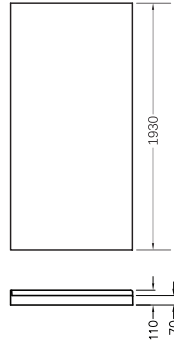

# TOPAZ II™ Shower Range

- Available in alcove, square and round corner enclosures.
- Sizes: 1000x1000mm, 900x900mm.
- 1930mm height (2m including tray) in metallic, white or black frame finish.
- Interior glass treated with CleanLess® easy clean protection. Keeps your shower looking new for longer.
- Toughened safety glass meets all NZ safety standards.
- 2 or 3 sided Duracryl® acrylic flat, Corner Contour PLUS or side recessed wall options with Senosan® Antibac® technology for scratch and mould resistance.
- Low-Profile Quick-Fit® tray. 70mm sill height for ease of entry.
- All trays have a 40mm upstand for superior watertightness and easy installation.
- Centre or rear waste.  
Alcove – centre waste only.
- Englefield Easy Clean trap with metallic lid (metallic frame), white lid (white frame) or black lid (black frame) and adhesive pack included.
- 10 year warranty (excludes rollers, seals and fittings). Please refer to [englefield.co.nz](http://englefield.co.nz) for comprehensive warranty terms and conditions.

## Topaz II™ Square Corner Shower

- Sizes: 1000 x 1000mm, 900 x 900mm.
- Interior glass treated with CleanLess® easy clean protection.
- Fully reversible doors.
- Centre or rear waste.

### SQUARE CORNER SHOWER, CENTRE WASTE

		METALLIC FRAME	WHITE FRAME	BLACK FRAME
Corner Contour PLUS Wall	1000x1000	29503A-CCW-SHP	29503A-CCW-0	29503A-CCW-BL
	900x900	29502A-CCW-SHP	29502A-CCW-0	29502A-CCW-BL
Side Recessed Wall	1000x1000	29503A-CRW-SHP	29503A-CRW-0	29503A-CRW-BL
	900x900	29502A-CRW-SHP	29502A-CRW-0	29502A-CRW-BL
Flat Wall	1000x1000	29503A-CFW-SHP	29503A-CFW-0	29503A-CFW-BL
	900x900	29502A-CFW-SHP	29502A-CFW-0	29502A-CFW-BL

## Topaz II™ Square Corner Shower

- Sizes: 1000 x 1000mm, 900 x 900mm.
- Interior glass treated with CleanLess® easy clean protection.
- Fully reversible doors.
- Centre or rear waste.

*Tapware is not included*