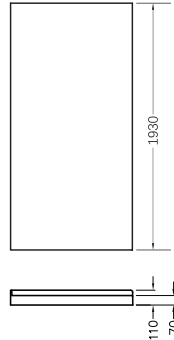

TOPAZ II™ Shower Range

- Available in alcove, square and round corner enclosures.
- Sizes: 1000x1000mm, 900x900mm.
- 1930mm height (2m including tray) in metallic, white or black frame finish.
- Interior glass treated with CleanLess® easy clean protection. Keeps your shower looking new for longer.
- Toughened safety glass meets all NZ safety standards.
- 2 or 3 sided Duracryl® acrylic flat, Corner Contour PLUS or side recessed wall options with Senosan® Antibac® technology for scratch and mould resistance.
- Low-Profile Quick-Fit® tray. 70mm sill height for ease of entry.
- All trays have a 40mm upstand for superior watertightness and easy installation.
- Centre or rear waste.
Alcove – centre waste only.
- Englefield Easy Clean trap with metallic lid (metallic frame), white lid (white frame) or black lid (black frame) and adhesive pack included.
- 10 year warranty (excludes rollers, seals and fittings). Please refer to englefield.co.nz for comprehensive warranty terms and conditions.

Tapware is not included

Topaz II™ Square Corner Shower

- Sizes: 1000 x 1000mm, 900 x 900mm.
- Interior glass treated with CleanLess® easy clean protection.
- Fully reversible doors.
- Centre or rear waste.

SQUARE CORNER SHOWER, REAR WASTE

		METALLIC FRAME	WHITE FRAME	BLACK FRAME
Corner Contour PLUS Wall	1000x1000	29503A-RCW-SHP	29503A-RCW-0	29503A-RCW-BL
	900x900	29502A-RCW-SHP	29502A-RCW-0	29502A-RCW-BL
Side Recessed Wall	1000x1000	29503A-RRW-SHP	29503A-RRW-0	29503A-RRW-BL
	900x900	29502A-RRW-SHP	29502A-RRW-0	29502A-RRW-BL
Flat Wall	1000x1000	29503A-RFW-SHP	29503A-RFW-0	29503A-RFW-BL
	900x900	29502A-RFW-SHP	29502A-RFW-0	29502A-RFW-BL

Topaz II™ Square Corner Shower

- Sizes: 1000 x 1000mm, 900 x 900mm.
- Interior glass treated with CleanLess® easy clean protection.
- Fully reversible doors.
- Centre or rear waste.

Tapware is not included