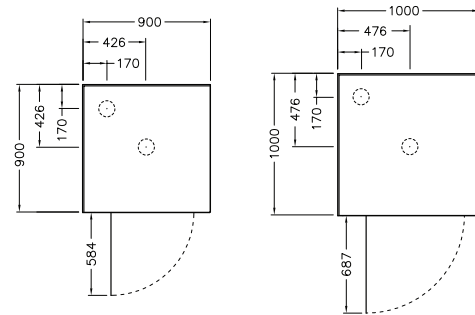

SQUARE CORNER SHOWER, CENTRE WASTE

		METALLIC FRAME	WHITE FRAME	BLACK FRAME
Corner Contour PLUS Wall	1000x1000	29503A-CCW-SHP	29503A-CCW-0	29503A-CCW-BL
	900x900	29502A-CCW-SHP	29502A-CCW-0	29502A-CCW-BL
Side Recessed Wall	1000x1000	29503A-CRW-SHP	29503A-CRW-0	29503A-CRW-BL
	900x900	29502A-CRW-SHP	29502A-CRW-0	29502A-CRW-BL
Flat Wall	1000x1000	29503A-CFW-SHP	29503A-CFW-0	29503A-CFW-BL
	900x900	29502A-CFW-SHP	29502A-CFW-0	29502A-CFW-BL

SQUARE CORNER SHOWER, REAR WASTE

		METALLIC FRAME	WHITE FRAME	BLACK FRAME
Corner Contour PLUS Wall	1000x1000	29503A-RCW-SHP	29503A-RCW-0	29503A-RCW-BL
	900x900	29502A-RCW-SHP	29502A-RCW-0	29502A-RCW-BL
Side Recessed Wall	1000x1000	29503A-RRW-SHP	29503A-RRW-0	29503A-RRW-BL
	900x900	29502A-RRW-SHP	29502A-RRW-0	29502A-RRW-BL
Flat Wall	1000x1000	29503A-RFW-SHP	29503A-RFW-0	29503A-RFW-BL
	900x900	29502A-RFW-SHP	29502A-RFW-0	29502A-RFW-BL