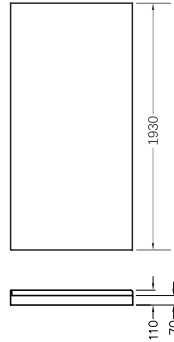

SQUARE CORNER SHOWER, CENTRE WASTE

		METALLIC FRAME	WHITE FRAME	BLACK FRAME
Corner Contour PLUS Wall	1000x1000	29503A-CCW-SHP	29503A-CCW-0	29503A-CCW-BL
	900x900	29502A-CCW-SHP	29502A-CCW-0	29502A-CCW-BL
Side Recessed Wall	1000x1000	29503A-CRW-SHP	29503A-CRW-0	29503A-CRW-BL
	900x900	29502A-CRW-SHP	29502A-CRW-0	29502A-CRW-BL
Flat Wall	1000x1000	29503A-CFW-SHP	29503A-CFW-0	29503A-CFW-BL
	900x900	29502A-CFW-SHP	29502A-CFW-0	29502A-CFW-BL

SQUARE CORNER SHOWER, REAR WASTE

		METALLIC FRAME	WHITE FRAME	BLACK FRAME
Corner Contour PLUS Wall	1000x1000	29503A-RCW-SHP	29503A-RCW-0	29503A-RCW-BL
	900x900	29502A-RCW-SHP	29502A-RCW-0	29502A-RCW-BL
Side Recessed Wall	1000x1000	29503A-RRW-SHP	29503A-RRW-0	29503A-RRW-BL
	900x900	29502A-RRW-SHP	29502A-RRW-0	29502A-RRW-BL
Flat Wall	1000x1000	29503A-RFW-SHP	29503A-RFW-0	29503A-RFW-BL
	900x900	29502A-RFW-SHP	29502A-RFW-0	29502A-RFW-BL