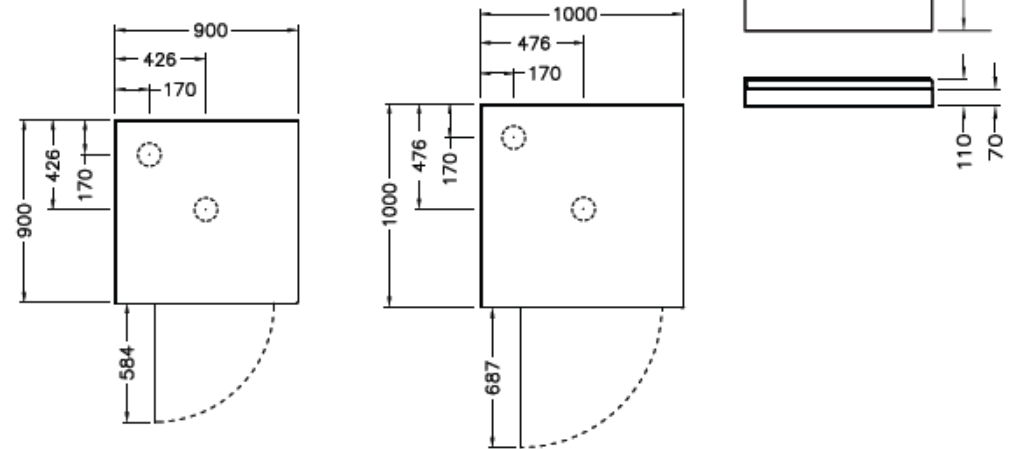

TOPAZ II™ Shower Range

- Available in alcove, square and round corner enclosures.
- Sizes: 1000x1000mm, 900x900mm.
- 1930mm height (2m including tray) in metallic, white or black frame finish.
- Interior glass treated with CleanLess® easy clean protection. Keeps your shower looking new for longer.
- Toughened safety glass meets all NZ safety standards.
- 2 or 3 sided Duracryl® acrylic flat, Corner Contour PLUS or side recessed wall options with Senosan® Antibac® technology for scratch and mould resistance.
- Low-Profile Quick-Fit® tray. 70mm sill height for ease of entry.
- All trays have a 40mm upstand for superior watertightness and easy installation.
- Centre or rear waste.
Alcove – centre waste only.
- Englefield Easy Clean trap with metallic lid (metallic frame), white lid (white frame) or black lid (black frame) and adhesive pack included.
- 10 year warranty (excludes rollers, seals and fittings). Please refer to englefield.co.nz for comprehensive warranty terms and conditions.

Topaz II™ Square Corner Shower

- Sizes: 1000 x 1000mm, 900 x 900mm.
- Interior glass treated with CleanLess® easy clean protection.
- Fully reversible doors.
- Centre or rear waste.

SQUARE CORNER SHOWER, CENTRE WASTE

Tapware is not included

Topaz II™ Square Corner Shower

- Sizes: 1000 x 1000mm, 900 x 900mm.
- Interior glass treated with CleanLess® easy clean protection.
- Fully reversible doors.
- Centre or rear waste.

Tapware is not included

SQUARE CORNER SHOWER, CENTRE WASTE

		METALLIC FRAME	WHITE FRAME	BLACK FRAME
Corner Contour PLUS Wall	1000x1000	29503A-CCW-SHP	29503A-CCW-0	29503A-CCW-BL
	900x900	29502A-CCW-SHP	29502A-CCW-0	29502A-CCW-BL
Side Recessed Wall	1000x1000	29503A-CRW-SHP	29503A-CRW-0	29503A-CRW-BL
	900x900	29502A-CRW-SHP	29502A-CRW-0	29502A-CRW-BL
Flat Wall	1000x1000	29503A-CFW-SHP	29503A-CFW-0	29503A-CFW-BL
	900x900	29502A-CFW-SHP	29502A-CFW-0	29502A-CFW-BL