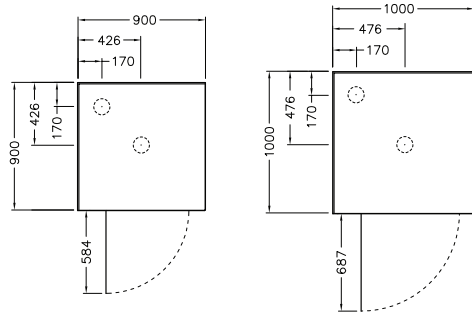

SQUARE CORNER SHOWER, CENTRE WASTE

		METALLIC FRAME	WHITE FRAME	BLACK FRAME
Corner Contour PLUS Wall	1000x1000	29503A-CCW-SHP	29503A-CCW-0	29503A-CCW-BL
	900x900	29502A-CCW-SHP	29502A-CCW-0	29502A-CCW-BL
Side Recessed Wall	1000x1000	29503A-CRW-SHP	29503A-CRW-0	29503A-CRW-BL
	900x900	29502A-CRW-SHP	29502A-CRW-0	29502A-CRW-BL
Flat Wall	1000x1000	29503A-CFW-SHP	29503A-CFW-0	29503A-CFW-BL
	900x900	29502A-CFW-SHP	29502A-CFW-0	29502A-CFW-BL

SQUARE CORNER SHOWER, REAR WASTE

		METALLIC FRAME	WHITE FRAME	BLACK FRAME
Corner Contour PLUS Wall	1000x1000	29503A-RCW-SHP	29503A-RCW-0	29503A-RCW-BL
	900x900	29502A-RCW-SHP	29502A-RCW-0	29502A-RCW-BL
Side Recessed Wall	1000x1000	29503A-RRW-SHP	29503A-RRW-0	29503A-RRW-BL
	900x900	29502A-RRW-SHP	29502A-RRW-0	29502A-RRW-BL
Flat Wall	1000x1000	29503A-RFW-SHP	29503A-RFW-0	29503A-RFW-BL
	900x900	29502A-RFW-SHP	29502A-RFW-0	29502A-RFW-BL