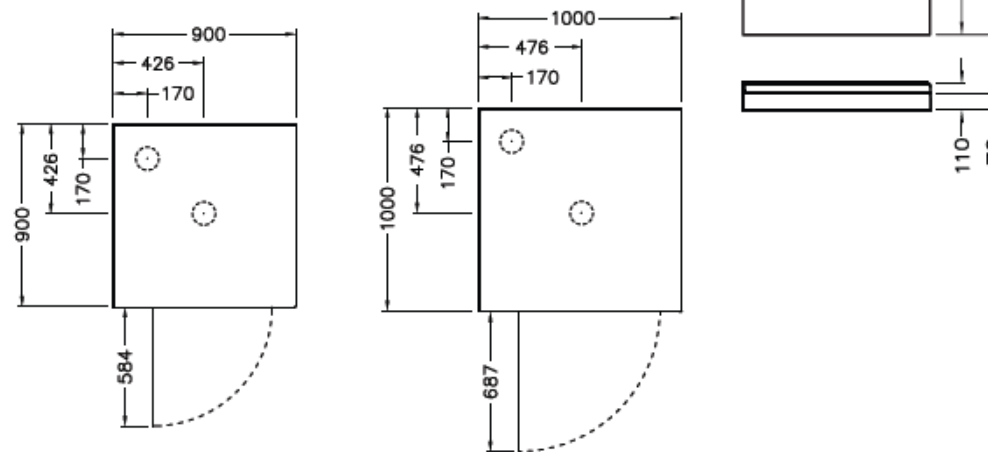

TOPAZ II™ Shower Range

- Available in alcove, square and round corner enclosures.
- Sizes: 1000x1000mm, 900x900mm.
- 1930mm height (2m including tray) in metallic, white or black frame finish.
- Interior glass treated with CleanLess® easy clean protection. Keeps your shower looking new for longer.
- Toughened safety glass meets all NZ safety standards.
- 2 or 3 sided Duracryl® acrylic flat, Corner Contour PLUS or side recessed wall options with Senosan® Antibac® technology for scratch and mould resistance.
- Low-Profile Quick-Fit® tray. 70mm sill height for ease of entry.
- All trays have a 40mm upstand for superior watertightness and easy installation.
- Centre or rear waste.
Alcove – centre waste only.
- Englefield Easy Clean trap with metallic lid (metallic frame), white lid (white frame) or black lid (black frame) and adhesive pack included.
- 10 year warranty (excludes rollers, seals and fittings). Please refer to englefield.co.nz for comprehensive warranty terms and conditions.

Topaz II™ Square Corner Shower

- Sizes: 1000 x 1000mm, 900 x 900mm.
- Interior glass treated with CleanLess® easy clean protection.
- Fully reversible doors.
- Centre or rear waste.

SQUARE CORNER SHOWER, REAR WASTE

		METALLIC FRAME	WHITE FRAME	BLACK FRAME
Corner Contour PLUS Wall	1000x1000	29503A-RCW-SHP	29503A-RCW-0	29503A-RCW-BL
	900x900	29502A-RCW-SHP	29502A-RCW-0	29502A-RCW-BL
Side Recessed Wall	1000x1000	29503A-RRW-SHP	29503A-RRW-0	29503A-RRW-BL
	900x900	29502A-RRW-SHP	29502A-RRW-0	29502A-RRW-BL
Flat Wall	1000x1000	29503A-RFW-SHP	29503A-RFW-0	29503A-RFW-BL
	900x900	29502A-RFW-SHP	29502A-RFW-0	29502A-RFW-BL