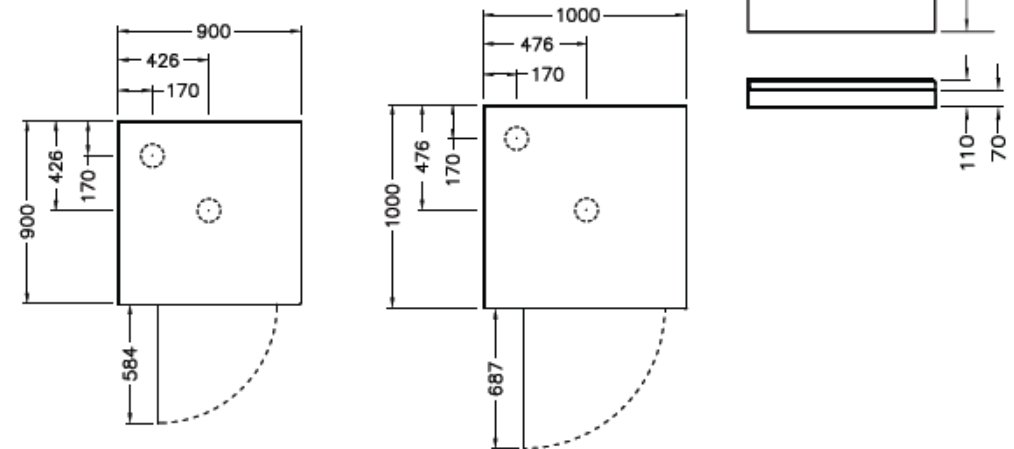

# TOPAZ II™ Shower Range

- Available in alcove, square and round corner enclosures.
- Sizes: 1000x1000mm, 900x900mm.
- 1930mm height (2m including tray) in metallic, white or black frame finish.
- Interior glass treated with CleanLess® easy clean protection. Keeps your shower looking new for longer.
- Toughened safety glass meets all NZ safety standards.
- 2 or 3 sided Duracryl® acrylic flat, Corner Contour PLUS or side recessed wall options with Senosan® Antibac® technology for scratch and mould resistance.
- Low-Profile Quick-Fit® tray. 70mm sill height for ease of entry.
- All trays have a 40mm upstand for superior watertightness and easy installation.
- Centre or rear waste.  
Alcove – centre waste only.
- Englefield Easy Clean trap with metallic lid (metallic frame), white lid (white frame) or black lid (black frame) and adhesive pack included.
- 10 year warranty (excludes rollers, seals and fittings). Please refer to [englefield.co.nz](http://englefield.co.nz) for comprehensive warranty terms and conditions.

## Topaz II™ Square Corner Shower

- Sizes: 1000 x 1000mm, 900 x 900mm.
- Interior glass treated with CleanLess® easy clean protection.
- Fully reversible doors.
- Centre or rear waste.

### SQUARE CORNER SHOWER, REAR WASTE

		METALLIC FRAME	WHITE FRAME	BLACK FRAME
Corner Contour PLUS Wall	1000x1000	29503A-RCW-SHP	29503A-RCW-0	29503A-RCW-BL
	900x900	29502A-RCW-SHP	29502A-RCW-0	29502A-RCW-BL
Side Recessed Wall	1000x1000	29503A-RRW-SHP	29503A-RRW-0	29503A-RRW-BL
	900x900	29502A-RRW-SHP	29502A-RRW-0	29502A-RRW-BL
Flat Wall	1000x1000	29503A-RFW-SHP	29503A-RFW-0	29503A-RFW-BL
	900x900	29502A-RFW-SHP	29502A-RFW-0	29502A-RFW-BL