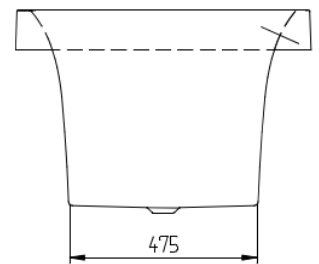

# Squaro Drop In Bath 1700

Quaryl

**Product Image**

**Product Details**

**Code:** UBQ170SQR2V-01  
**Brand:** Villeroy & Boch  
**Range:** Squaro  
**Warranty:** 10 Years\*  
**Product Width:** 1700 mm  
**Product Depth:** 750 mm

**Additional Features**

**Technical Specification**

**Required Product**

**Recommended Products**

**Additional Notes**

- Quaryl
- Overflow
- Central Waste

*Note: All dimensions are in millimetres and are subject to normal manufacturing variations. Always use the physical product measurements for cut-outs and rough-ins as the technical details shown may differ from the actual product. Use acetic cured silicone sealant. Do not use epoxy type adhesives. Clean with damp cloth. Do not use abrasive cleaners, liquids or pastes.*