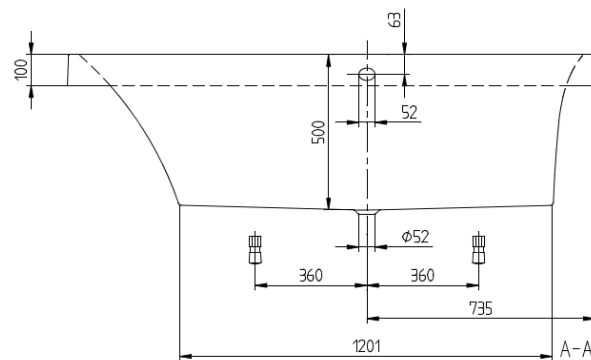

# Squaro Drop In Bath 1700

Quaryl

**Product Image**

**Product Details**

**Code:** UBQ170SQR2V-01  
**Brand:** Villeroy & Boch  
**Range:** Squaro  
**Warranty:** 10 Years\*  
**Product Width:** 1700 mm  
**Product Depth:** 750 mm

**Additional Features**

**Technical Specification**

**Required Product**

**Recommended Products**

**Additional Notes**

- Quaryl
- Overflow
- Central Waste

*Note: All dimensions are in millimetres and are subject to normal manufacturing variations. Always use the physical product measurements for cut-outs and rough-ins as the technical details shown may differ from the actual product. Use acetic cured silicone sealant. Do not use epoxy type adhesives. Clean with damp cloth. Do not use abrasive cleaners, liquids or pastes.*