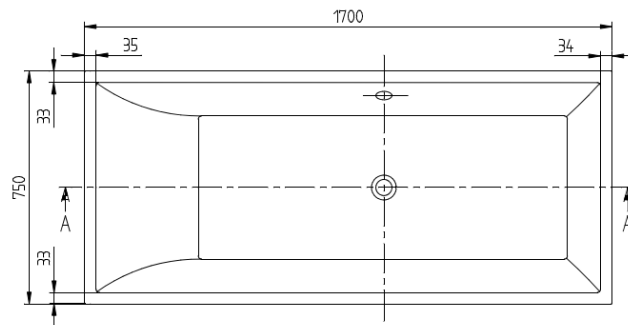

# Squaro Drop In Bath 1700

Quaryl

**Product Image**

**Product Details**

**Code:** UBQ170SQR2V-01  
**Brand:** Villeroy & Boch  
**Range:** Squaro  
**Warranty:** 10 Years\*  
**Product Width:** 1700 mm  
**Product Depth:** 750 mm

**Additional Features**

**Technical Specification**

**Required Product**

**Recommended Products**

**Additional Notes**

- Quaryl
- Overflow
- Central Waste

*Note: All dimensions are in millimetres and are subject to normal manufacturing variations. Always use the physical product measurements for cut-outs and rough-ins as the technical details shown may differ from the actual product. Use acetic cured silicone sealant. Do not use epoxy type adhesives. Clean with damp cloth. Do not use abrasive cleaners, liquids or pastes.*