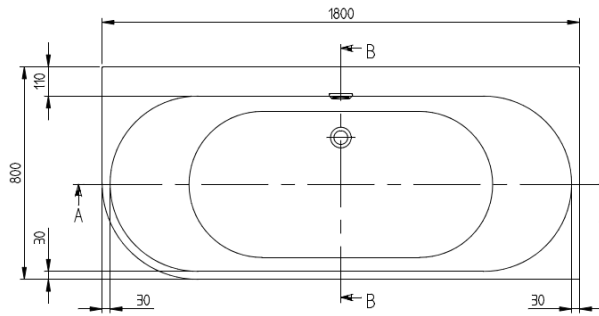

# Oberon 2.1 BTW RHD Corner Bath 1800

Quaryl

**Product Image**

**Product Details**

**Code:** UBQ1800BN9CR00VD01  
**Brand:** Villeroy & Boch  
**Range:** Oberon 2.1  
**Warranty:** 10 Years\*  
**Product Width:** 1800 mm  
**Product Depth:** 800 mm

**Additional Features**

**Technical Specification**

**Required Product**

**Recommended Products**

**Additional Notes**

- Quaryl
- Overflow
- Central Waste

*Note: All dimensions are in millimetres and are subject to normal manufacturing variations. Always use the physical product measurements for cut-outs and rough-ins as the technical details shown may differ from the actual product. Use acetic cured silicone sealant. Do not use epoxy type adhesives. Clean with damp cloth. Do not use abrasive cleaners, liquids or pastes.*