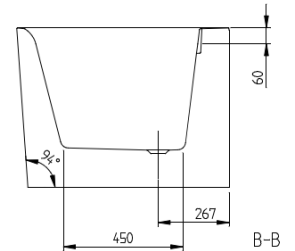

# Oberon 2.1 BTW RHD Corner Bath 1800

Quaryl

**Product Image**

**Product Details**

**Code:** UBQ1800BN9CR00VD01  
**Brand:** Villeroy & Boch  
**Range:** Oberon 2.1  
**Warranty:** 10 Years\*  
**Product Width:** 1800 mm  
**Product Depth:** 800 mm

**Additional Features**

**Technical Specification**

**Required Product**

**Recommended Products**

**Additional Notes**

- Quaryl
- Overflow
- Central Waste

*Note: All dimensions are in millimetres and are subject to normal manufacturing variations. Always use the physical product measurements for cut-outs and rough-ins as the technical details shown may differ from the actual product. Use acetic cured silicone sealant. Do not use epoxy type adhesives. Clean with damp cloth. Do not use abrasive cleaners, liquids or pastes.*