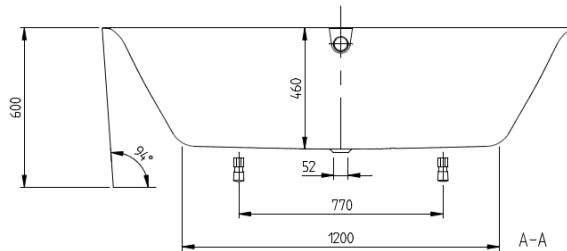

# Oberon 2.1 BTW RHD Corner Bath 1800

Quaryl

**Product Image**

**Product Details**

**Code:** UBQ1800BN9CR00VD01  
**Brand:** Villeroy & Boch  
**Range:** Oberon 2.1  
**Warranty:** 10 Years\*  
**Product Width:** 1800 mm  
**Product Depth:** 800 mm

**Additional Features**

**Technical Specification**

**Required Product**

**Recommended Products**

**Additional Notes**

- Quaryl
- Overflow
- Central Waste

*Note: All dimensions are in millimetres and are subject to normal manufacturing variations. Always use the physical product measurements for cut-outs and rough-ins as the technical details shown may differ from the actual product. Use acetic cured silicone sealant. Do not use epoxy type adhesives. Clean with damp cloth. Do not use abrasive cleaners, liquids or pastes.*