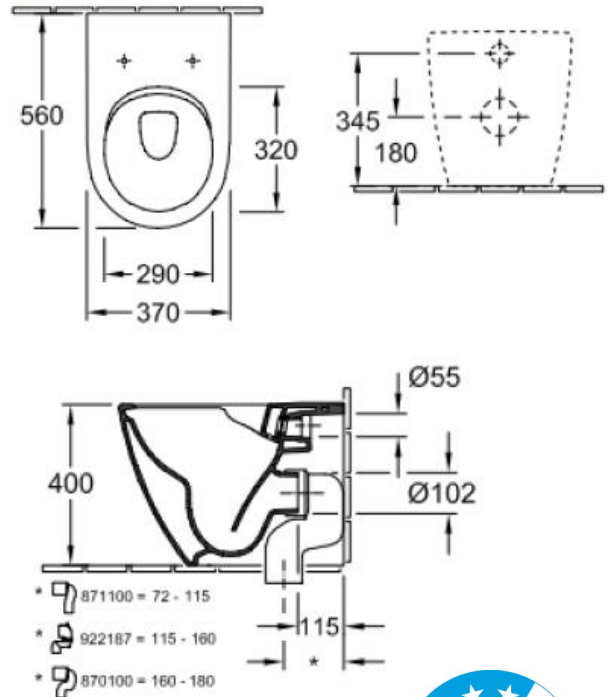

VILLEROY & BOCH

SUBWAY 2.0

WALL FACE PAN & SLIM SOFT CLOSE SEAT

PATERSON

NEW ZEALAND 1955

5602R0

BRAND / MODEL	Villeroy & Boch Subway 2.0 – Wall Face Pan & Slim Soft Close Seat
CODE	5602CSS: 5602 R0 01 (PAN) 0 9M79 S1 01 (SLIM SOFT CLOSE SEAT)
DIMENSIONS	370mm x 560 mm
WEIGHT	29.1kg
SPECIFICATIONS	DirectFlush ; Sanitary porcelain, also available in CeramicPlus ; Not suitable for installation with flush valves ; with fastening set for concealed fastening ; with water-saving AQUAREDUCT® system: flush volume 3 / 4.5 litres ; vertical outlet possible with Vario drainbend ; floor-standing, back to wall ; horizontal outlet
WELS RATING	4 Stars. 4.5 Litres per full flush, 3 Litres per half flush
WARRANTY	5 Years*