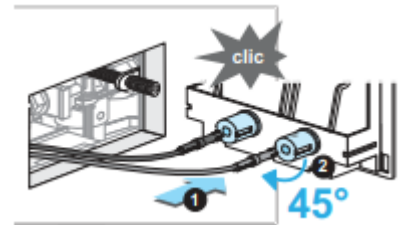

VILLEROY & BOCH

VICONNECT

80 INWALL CISTERN

PATERSON

NEW ZEALAND 1955

BRAND / MODEL	Villerooy & Boch ViConnect 80 inwall Cistern
ACTUATION TYPE	Mechanical
CODE	92233300
ADDITIONAL INFORMATION	With Qwick Click Cable Technology
WARRANTY	15 Years*
WELS RATING	4 Star WELS Rating
WATER CONSUMPTION	4.5/3L (3.5 Avg) Flush