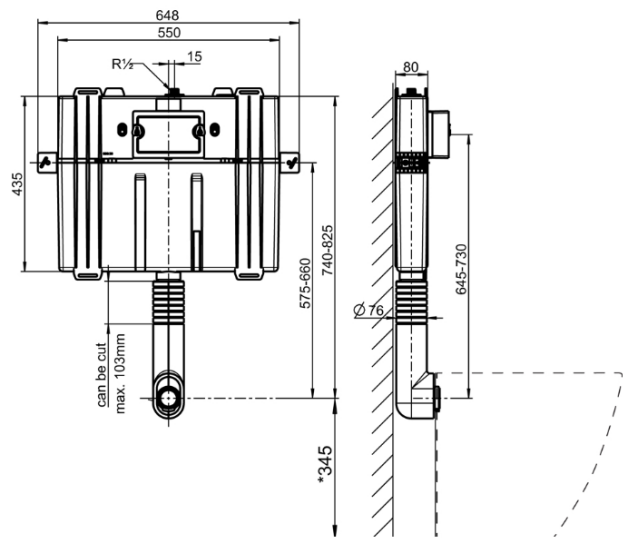

VILLEROY & BOCH

VICONNECT

80 INWALL CISTERN

PATERSON

NEW ZEALAND 1955

BRAND / MODEL	Villerooy & Boch ViConnect 80 inwall Cistern
ACTUATION TYPE	Mechanical
CODE	92233300
ADDITIONAL INFORMATION	With Qwick Click Cable Technology
WARRANTY	15 Years*
WELS RATING	4 Star WELS Rating
WATER CONSUMPTION	4.5/3L (3.5 Avg) Flush