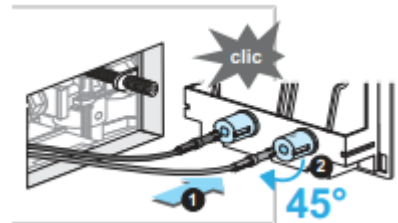

### 80 INWALL CISTERN

PATERSON

NEW ZEALAND 1955

<b>BRAND / MODEL</b>	Villerooy & Boch ViConnect 80 inwall Cistern
<b>ACTUATION TYPE</b>	Mechanical
<b>CODE</b>	92233300
<b>ADDITIONAL INFORMATION</b>	With Qwick Click Cable Technology
<b>WARRANTY</b>	15 Years*
<b>WELS RATING</b>	4 Star WELS Rating
<b>WATER CONSUMPTION</b>	4.5/3L (3.5 Avg) Flush