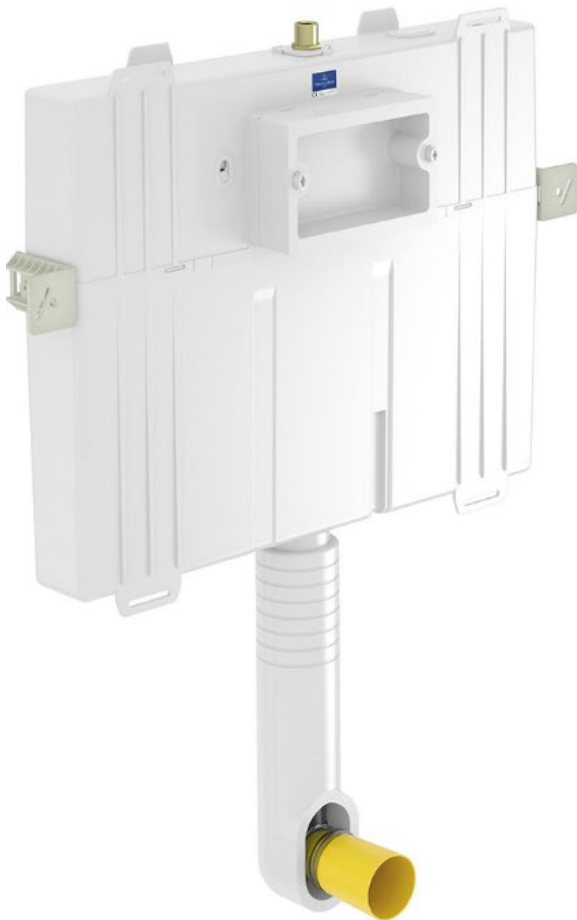

### 80 INWALL CISTERN

PATERSON

NEW ZEALAND 1955

<b>BRAND / MODEL</b>	Villerooy & Boch ViConnect 80 inwall Cistern
<b>ACTUATION TYPE</b>	Mechanical
<b>CODE</b>	92233300
<b>ADDITIONAL INFORMATION</b>	With Qwick Click Cable Technology
<b>WARRANTY</b>	15 Years*
<b>WELS RATING</b>	4 Star WELS Rating
<b>WATER CONSUMPTION</b>	4.5/3L (3.5 Avg) Flush