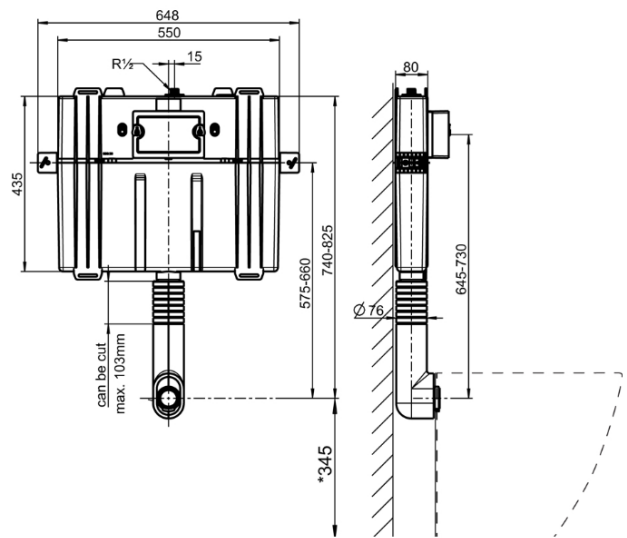

### 80 INWALL CISTERN

PATERSON

NEW ZEALAND 1955

<b>BRAND / MODEL</b>	Villerooy & Boch ViConnect 80 inwall Cistern
<b>ACTUATION TYPE</b>	Mechanical
<b>CODE</b>	92233300
<b>ADDITIONAL INFORMATION</b>	With Qwick Click Cable Technology
<b>WARRANTY</b>	15 Years*
<b>WELS RATING</b>	4 Star WELS Rating
<b>WATER CONSUMPTION</b>	4.5/3L (3.5 Avg) Flush