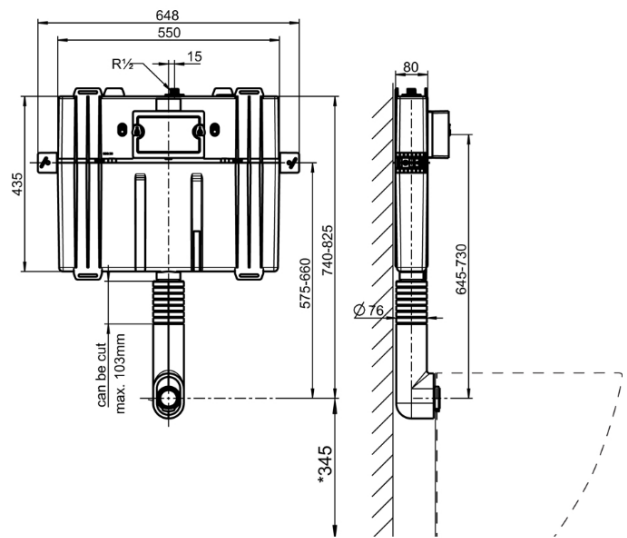

VILLEROY & BOCH

VICONNECT

80 INWALL CISTERN

PATERSON

NEW ZEALAND 1955

BRAND / MODEL	Villerooy & Boch ViConnect 80 inwall Cistern
ACTUATION TYPE	Mechanical
CODE	92233300
ADDITIONAL INFORMATION	With Qwick Click Cable Technology
WARRANTY	15 Years*
WELS RATING	4 Star WELS Rating
WATER CONSUMPTION	4.5/3L (3.5 Avg) Flush