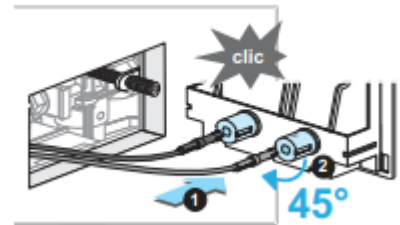

VILLEROY & BOCH

VICONNECT

80 INWALL CISTERN

PATERSON

NEW ZEALAND 1955

BRAND / MODEL	Villerooy & Boch ViConnect 80 inwall Cistern
ACTUATION TYPE	Mechanical
CODE	92233300
ADDITIONAL INFORMATION	With Qwick Click Cable Technology
WARRANTY	15 Years*
WELS RATING	4 Star WELS Rating
WATER CONSUMPTION	4.5/3L (3.5 Avg) Flush