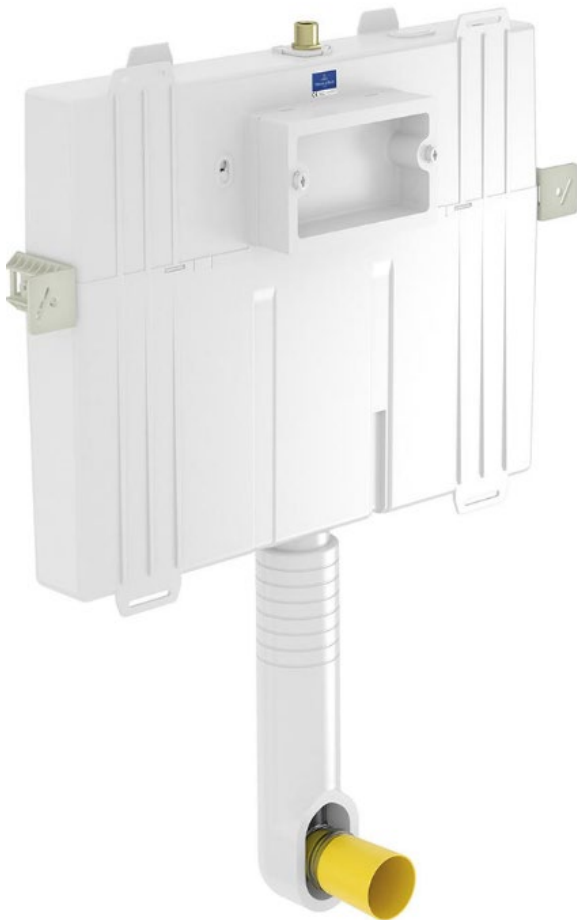

VILLEROY & BOCH

VICONNECT

80 INWALL CISTERN

PATERSON

NEW ZEALAND 1955

BRAND / MODEL	Villerooy & Boch ViConnect 80 inwall Cistern
ACTUATION TYPE	Mechanical
CODE	92233300
ADDITIONAL INFORMATION	With Qwick Click Cable Technology
WARRANTY	15 Years*
WELS RATING	4 Star WELS Rating
WATER CONSUMPTION	4.5/3L (3.5 Avg) Flush