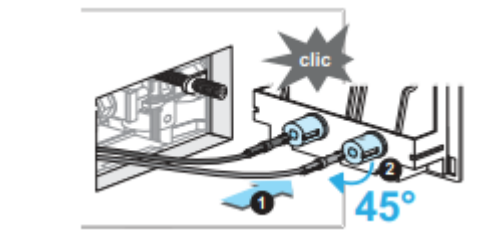

### INWALL CISTERN WITH FRAME

PATERSON

NEW ZEALAND 1955

<b>BRAND / MODEL</b>	Villerooy & Boch ViConnect Inwall Cistern and Frame
<b>ACTUATION TYPE</b>	Mechanical
<b>CODE</b>	92233500
<b>ADDITIONAL INFORMATION</b>	With Qwick Clic Cable Technology. Minimum installation depth is 90mm.
<b>WARRANTY</b>	15 Years*
<b>WELS RATING</b>	4 Star WELS Rating
<b>WATER CONSUMPTION</b>	4.5/3L (3.5 Avg) Flush