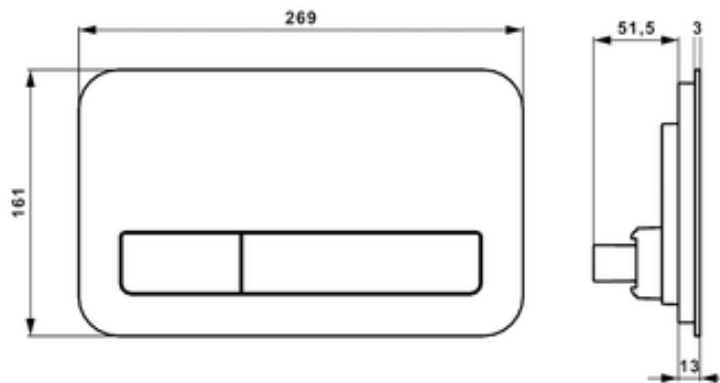

VILLEROY & BOCH

VICONNECT

M200 FLUSH PLATE

PATERSON

NEW ZEALAND 1955

BRAND / MODEL	Villeroy & Boch M200 Flush Plate Black Gloss Glass
CODE	922 400 RB
ACTUATION TYPE	Mechanical
WARRANTY	5 Years*
FINISH	Black Gloss Glass
ADDITIONAL INFORMATION	The ViConnect installation systems are ideal for use with all toilets from Villeroy & Boch. The modern and timeless flush plates in exclusive Villeroy & Boch designs open up additional scope for an individual look to the bathroom. This complete one-stop solution is tried and tested with Villeroy & Boch quality – Made in Germany.